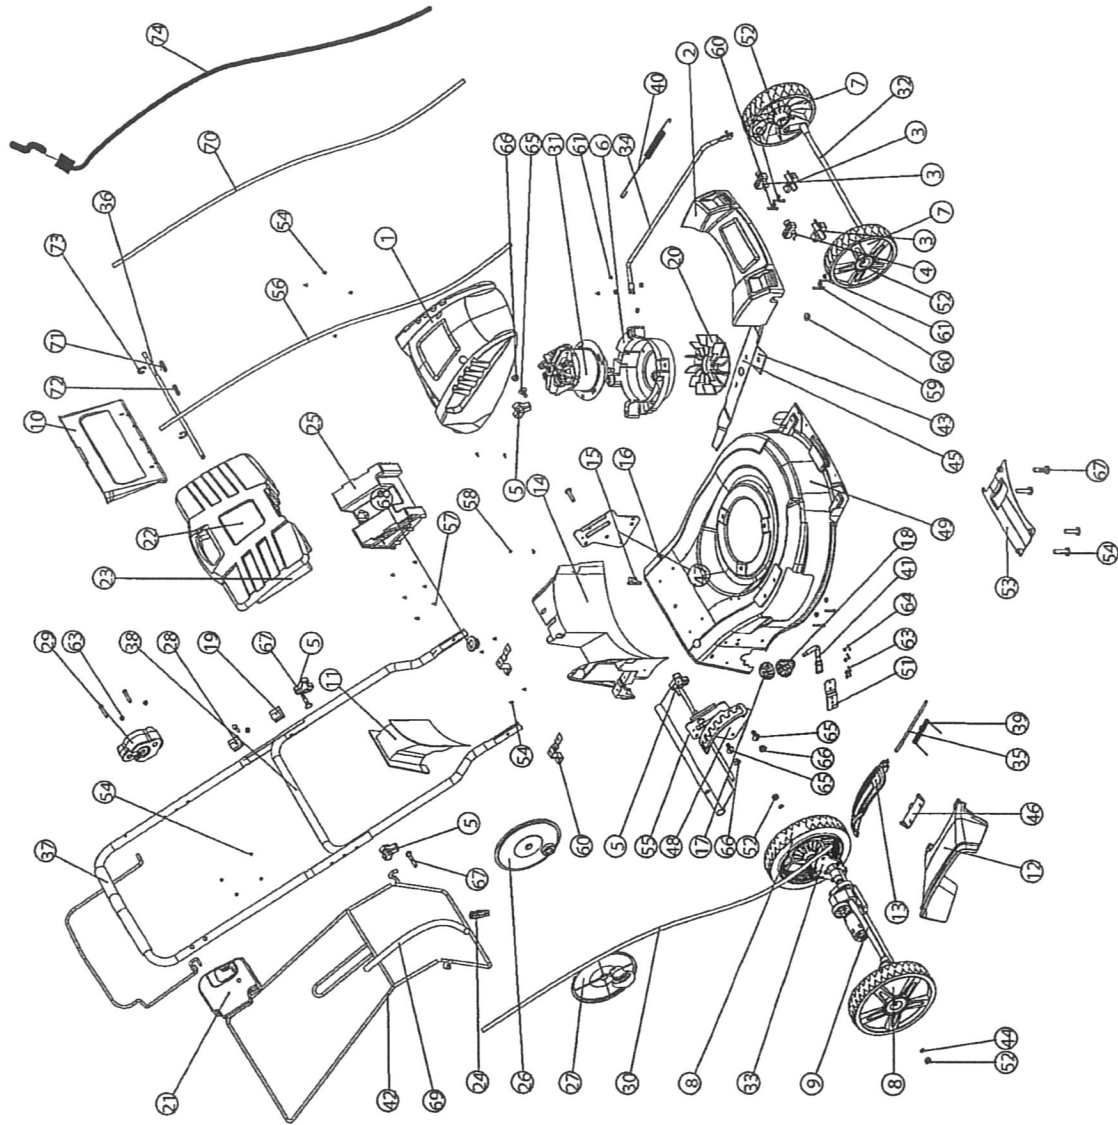

PARTS

BAT 50
S

Owner's Manual

PARTS LIST

APA Part No.	Part No.	Description	QTY
PM207SDC-01-QQ	8410101	Motor Housing	1
PM207SDC-02-QQ	8410201	Front Cover	1
PM207SDC-03-QQ	8410301	Front Wheel Lower Board	2
PM207SDC-04-QQ	8410401	Front Wheel Upper Board	2
PM207SDC-05-QQ	8410501	Knob	4
PM207SDC-06-QQ	8410601	Motor Bracket	1
PM207SDC-07-QQ	8410801	7-inch Wheel Components	2
PM207SDC-08-QQ	8150112	9.5-inch Wheel Components	2
PM207SDC-09-QQ	8331012	Independent Drive	1
PM207SDC-10-QQ	8411101	Rear Cover	1
PM207SDC-11-QQ	8410312	Mulch Plug	1
PM207SDC-12-QQ	8411301	Side-discharge Deflector	1
PM207SDC-13-QQ	8411401	Side-discharge Cover	1
PM207SDC-14-QQ	8410412	Rear Discharge Door	1
PM207SDC-15-QQ	8411901	Cord Guide	1
PM207SDC-16-QQ	8412001	Cord Clip	1
PM207SDC-17-QQ	8412301	Height Adjustment Lower Handle	1
PM207SDC-18-QQ	8412501	Retaining Hook For Cord	1
PM207SDC-19-QQ	8412701	Fan	2
PM207SDC-20-QQ	8412701	The Battery Pack Upper The Lid	1
PM207SDC-21-QQ	8639812	Switch Assy	1
PM207SDC-22-QQ	8410901	The Battery Pack Under The Lid	1
PM207SDC-23-QQ	8411001	Battery Pack Cover	1
PM207SDC-24-QQ	8659912	Plug Assy	1
PM207SDC-25-QQ	8412101	Battery Bracket	1
PM207SDC-26-QQ	8410512	9.5" Wheel Left Grass Panel	1
PM207SDC-27-QQ	8410612	9.5" Wheel Right Grass Panel	1
PM207SDC-28-QQ	8410712	Throttle Wire Stopper	1
PM207SDC-29-QQ	8639912	Micro Switch Assy	1
PM207SDC-30-QQ	8640112	Power Wire 20awg Sjt	1
PM207SDC-31-QQ	8130101	Dc Motor	1
PM207SDC-32-QQ	8330101	Front Axle Assy	1
PM207SDC-33-QQ	8330301	Rear Axle Assy	1
PM207SDC-34-QQ	8330901	Connecting Rod Bolt M6	1
PM207SDC-35-QQ	8320201	Side-discharge-pin	1
PM207SDC-36-QQ	8320401	Shaft For Rear Cover	1
PM207SDC-37-QQ	8320112	Upper Handle	1
PM207SDC-38-QQ	8320701	Lower Handle	1
PM207SDC-39-QQ	8320801	Side Compression Spring	1
PM207SDC-40-QQ	8320901	Tension Springs	1
PM207SDC-41-QQ	8321301	Height Adjustment Shaft	1
PM207SDC-42-QQ	8321401	Bracket For Grass Catcher	1