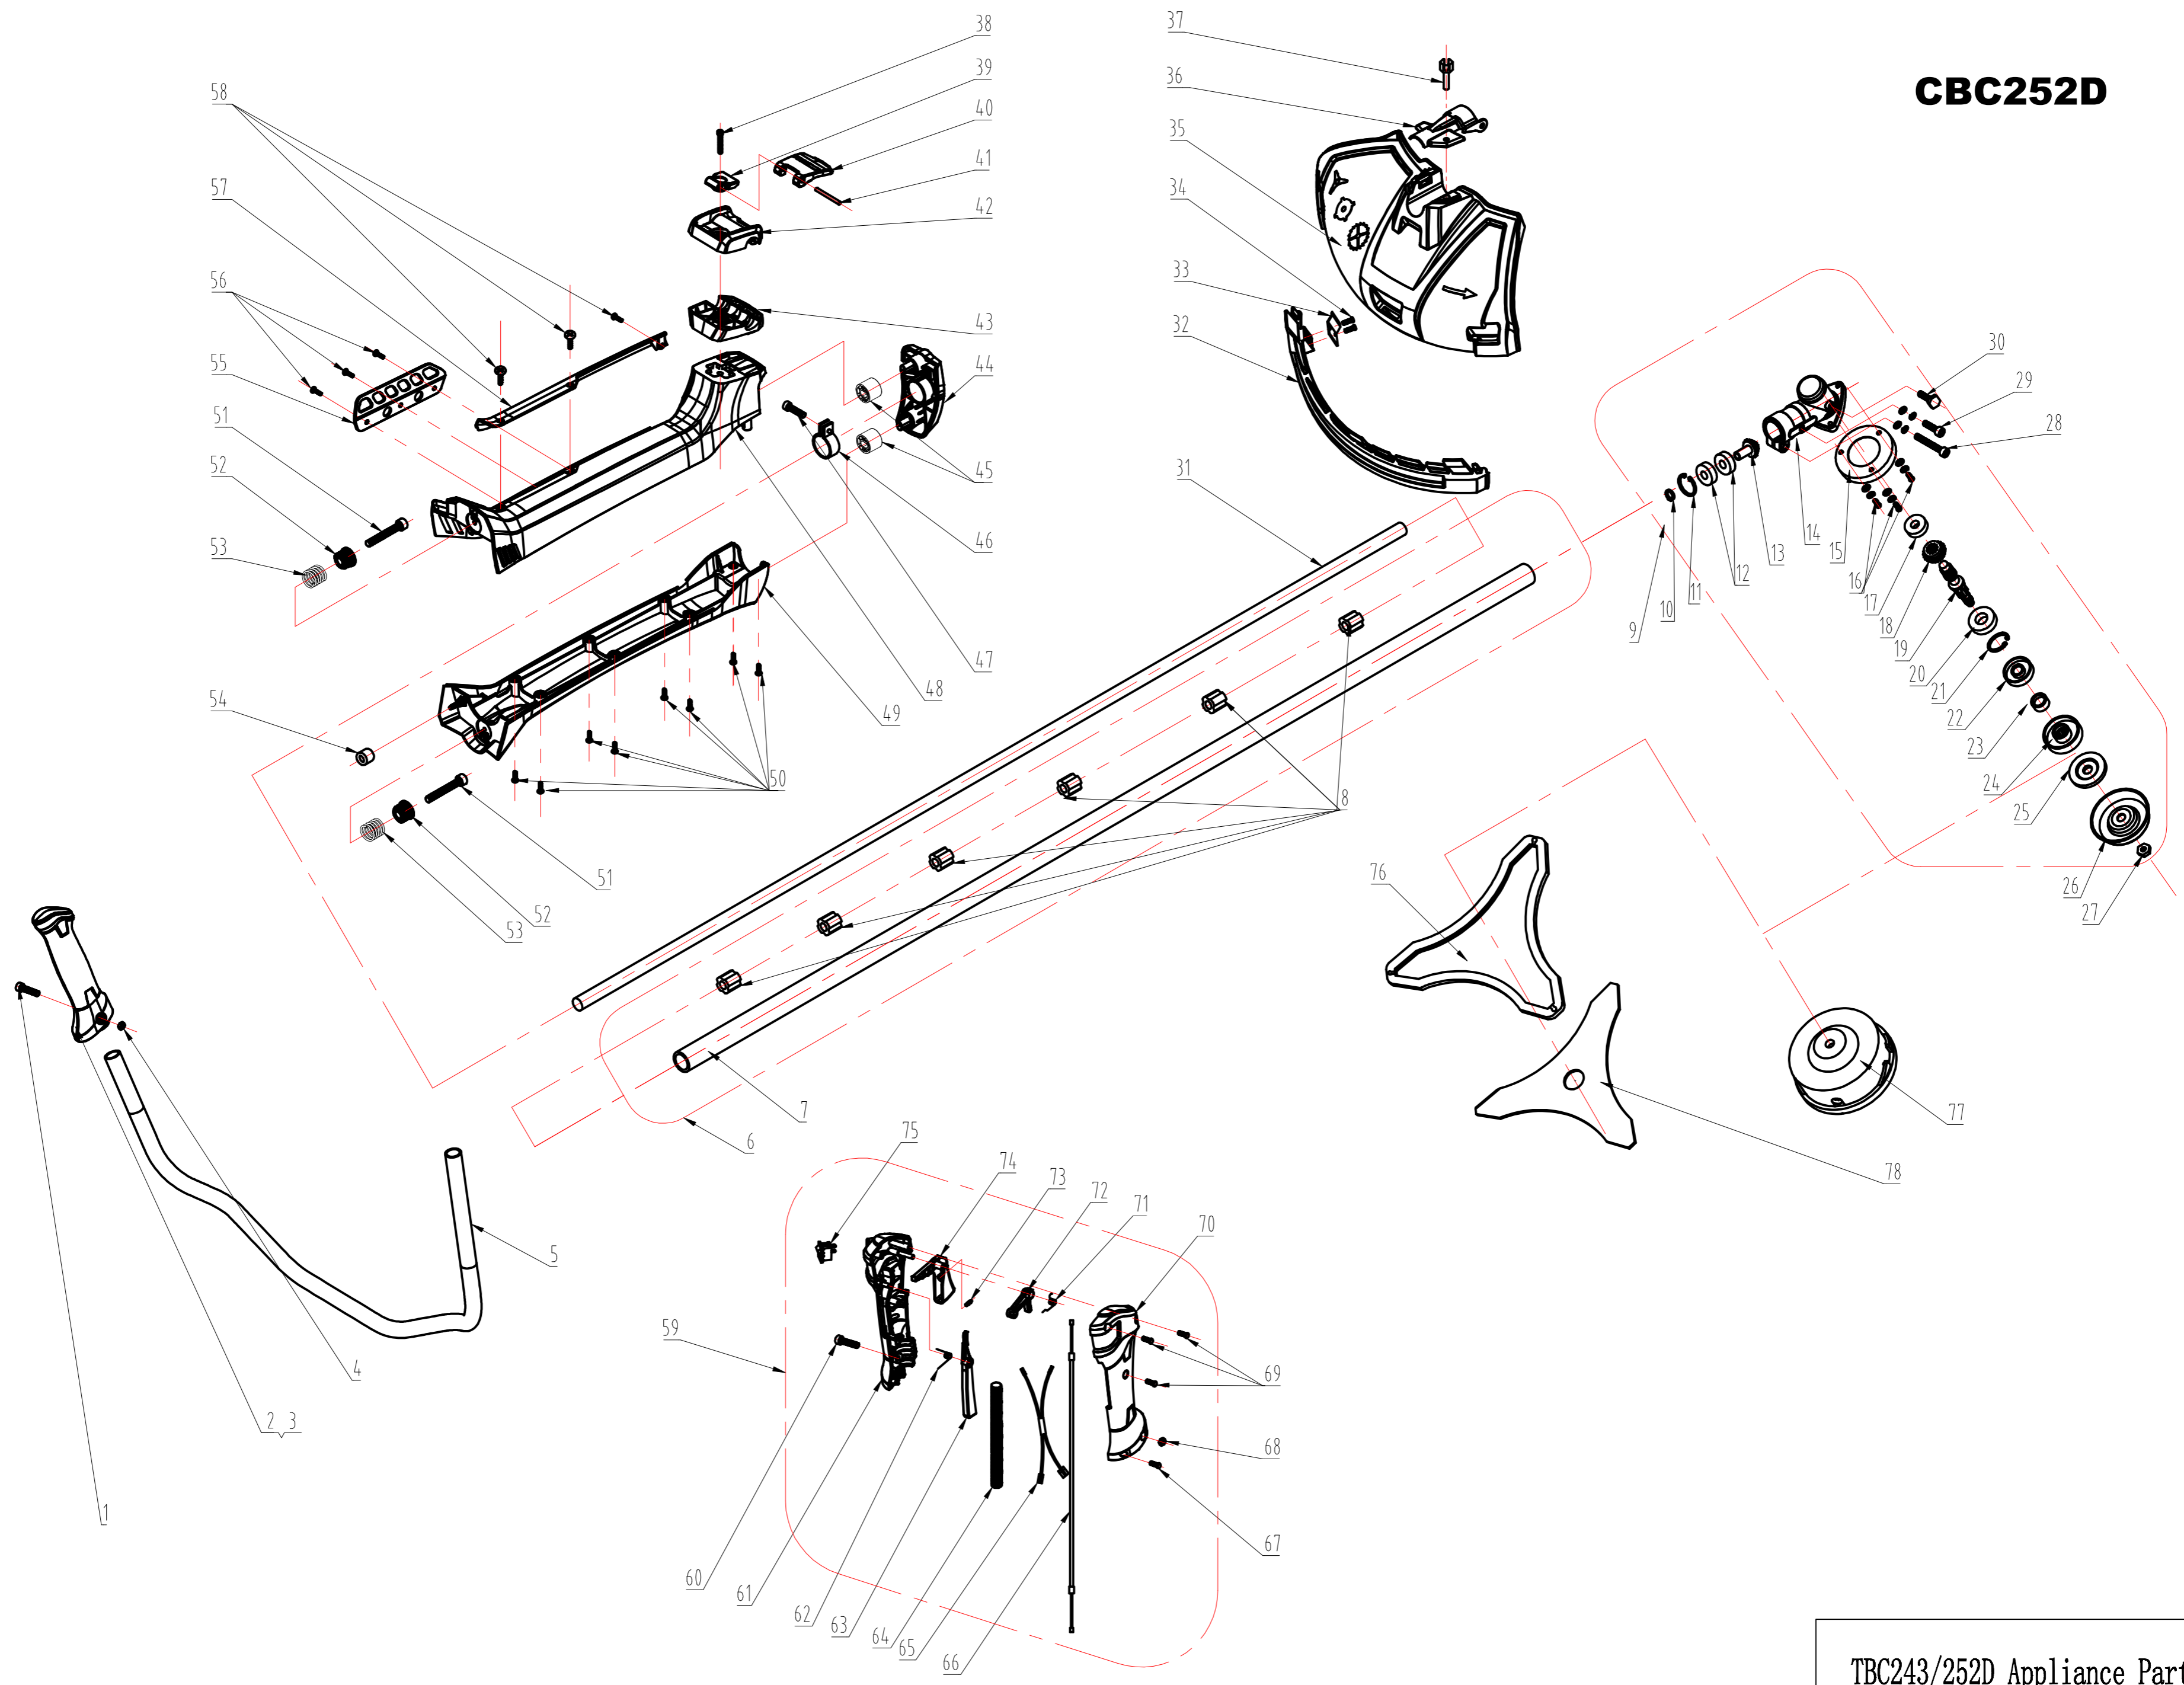

CBC252D

TBC243 252D Appliance Parts

Ser. NO.			description	Qty
1	GB/T2671.2		screw M5x45	1
2	C43.2111.0201		left handle	1
3	C43.2111.0202		left handle clamp	1
4	GB/T6170		nut M5	1
5	C43.2111.0001		AL tubing	1
6	C43.2112.0000		straight shaft assembly	1
7	C43.2112.0001		AL tubing	1
8	C43.1512.0200		rubber	6
9	C43.2113.0200		gear box assembly	1
10	GB/T894.1		circlip 10	1
11	GB/T893.1		circlip 26	1
12	GB/T276		ball bearing 6000-2z	2
13	C43.0116.0002		pinion	1
14	C43.1116.0001		gear box	1
15	C43.2113.0203		top guard	1
16	GB/T2671.2		screw M5x8	3
17	GB/T276		bearing 6000-2z 10x26x8	1
18	C43.0116.0004		gear	1
19	C43.1116.0002		gear shaft	1
20	GB/T276		ball bearing 6002-2z	1
21	GB/T893.1		circlip 26	1
22	C43.2113.0206			1
23	C43.2113.0205			1
24	C43.2113.0202		blade retainer	1
25	C43.2113.0201		cap washer	1
26	C43.2113.0204		bottom guard	1
27	GB/T6177.2		flange nut M10x1.25 left	1
28	GB/T2671.2		screw M6x25	1
29	GB/T2671.2		screw M6x12	1
30	GB/T5781		screw M6x8	1
31	C43.0112.0001		driver shaft	1