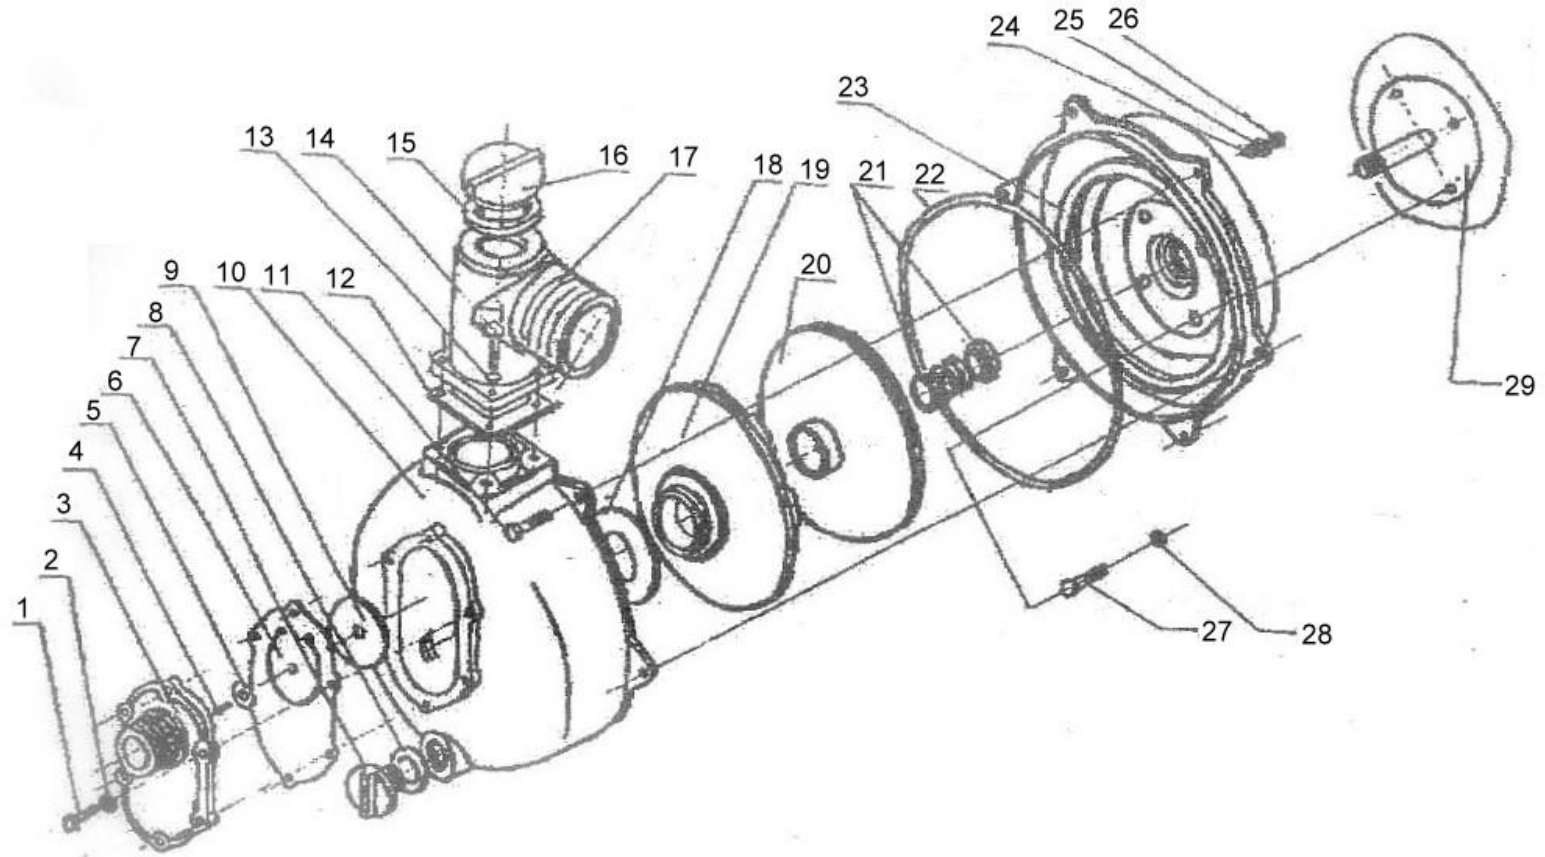

# GHW52 Water Pump

CTO. SELLO MECÁNICO REF. F4002310

Ref. No.	Parts Name	Q'ty	Remarks	Ref. No.	Parts Name	Q'ty	Remarks
1	Hexagon bolt			16	Drain plug	1	
2	Washer	6		17	Discharge cock	1	
3	Suction plate	1		18	Washer	1	
4	Screw	1		19	Impeller housing	1	
5	Washer	1		20	Impeller	1	
6	Suction seal	1		21	Mechanical seal	1	
7	Drain plug	1		22	O-ring	1	
8	O-ring	1		23	Rear Housing	1	
9	Return valve	1		24	Washer	6	
10	Front cover	1		25	Washer	6	
11	Hexagon bolt	6		26	Hexagon nut	6	
12	Gasket	1		27	Hexagon bolt	4	
13	Washer	4		28	O-ring	4	
14	Hexagon bolt	4		29	Cover	1	
15	O-ring	1		30			