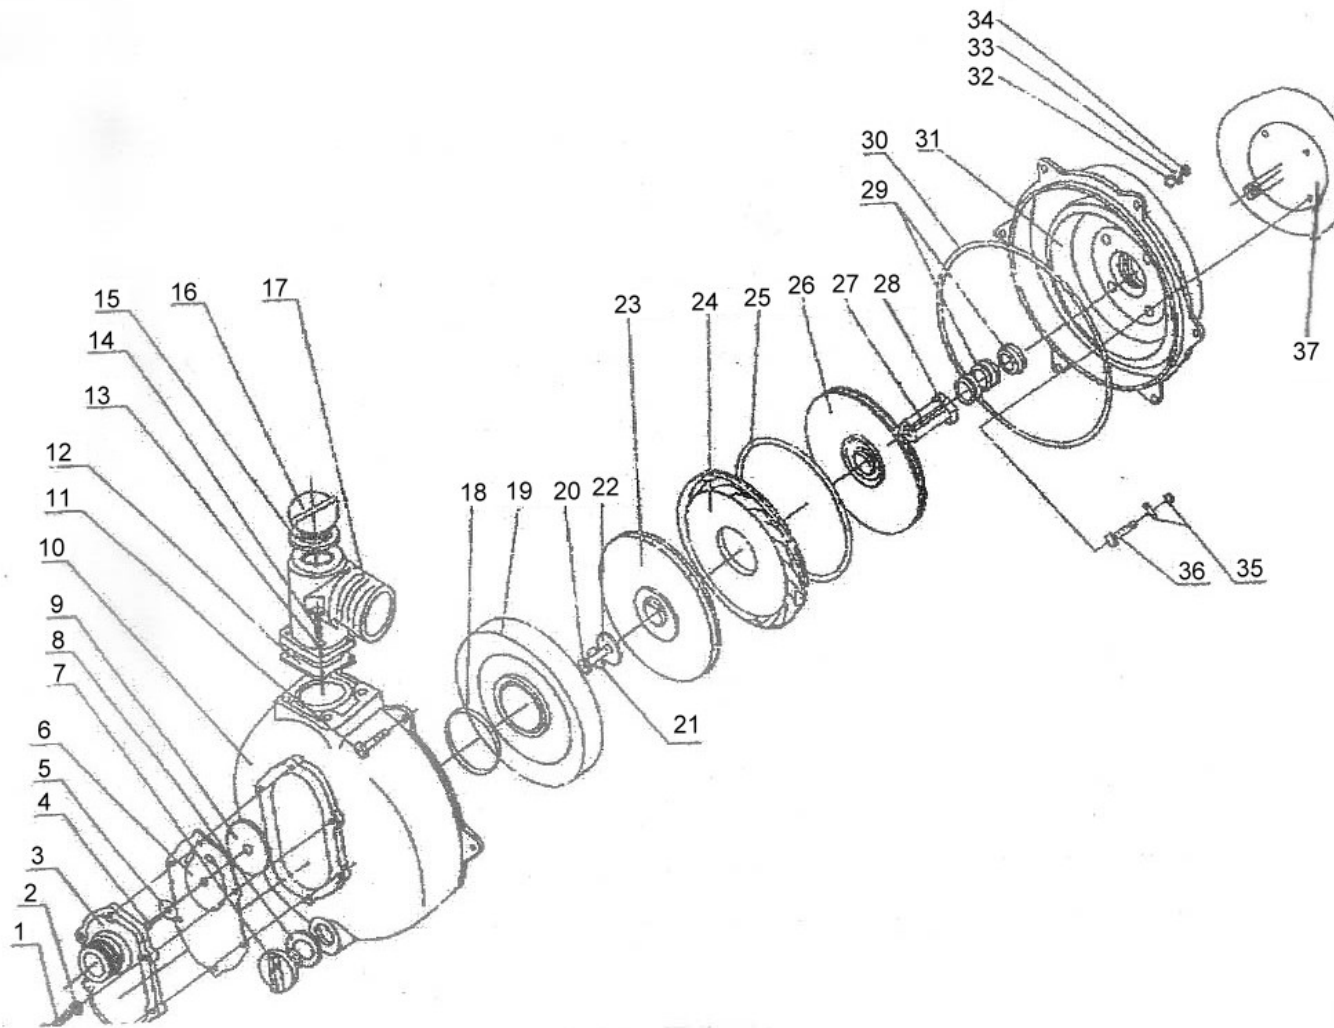

GHW53 Water Pump

COD RECAMBIO = 400+N°FIG-GHW53

Ref. No.	Parts Name	Q'ty	Remarks	Ref. No.	Parts Name	Q'ty	Remarks
1	Hexagon bolt	6		20	Stainless steel bolt	1	
2	Washer	6		21	Stainless steel washer	1	
3	Suction plate	1		22	Washer	1	
4	Screw	1		23	Impeller I	1	
5	Washer	1		24	Hydraulic rim	1	
6	Suction seal	1		25	O-ring	1	
7	Drain plug	1		26	Impeller II	1	
8	O-ring	1		27	Key	1	
9	Return valve	1		28	Coupling shaft	1	
10	Front cover	1		29	Mechanical seal	1	
11	Hexagon bolt	6		30	O-ring	1	
12	Gasket	1		31	Rear housing	1	
13	Washer	4		32	Washer	6	
14	Hexagon bolt	4		33	Washer	6	
15	O-ring	1		34	Hexagon nut	6	
16	Drain plug	1		35	O-ring	4	
17	Discharge cock	1		36	Hexagon bolt	4	
18	O-ring	1		37	Cover	1	
19	Impeller housing	1					