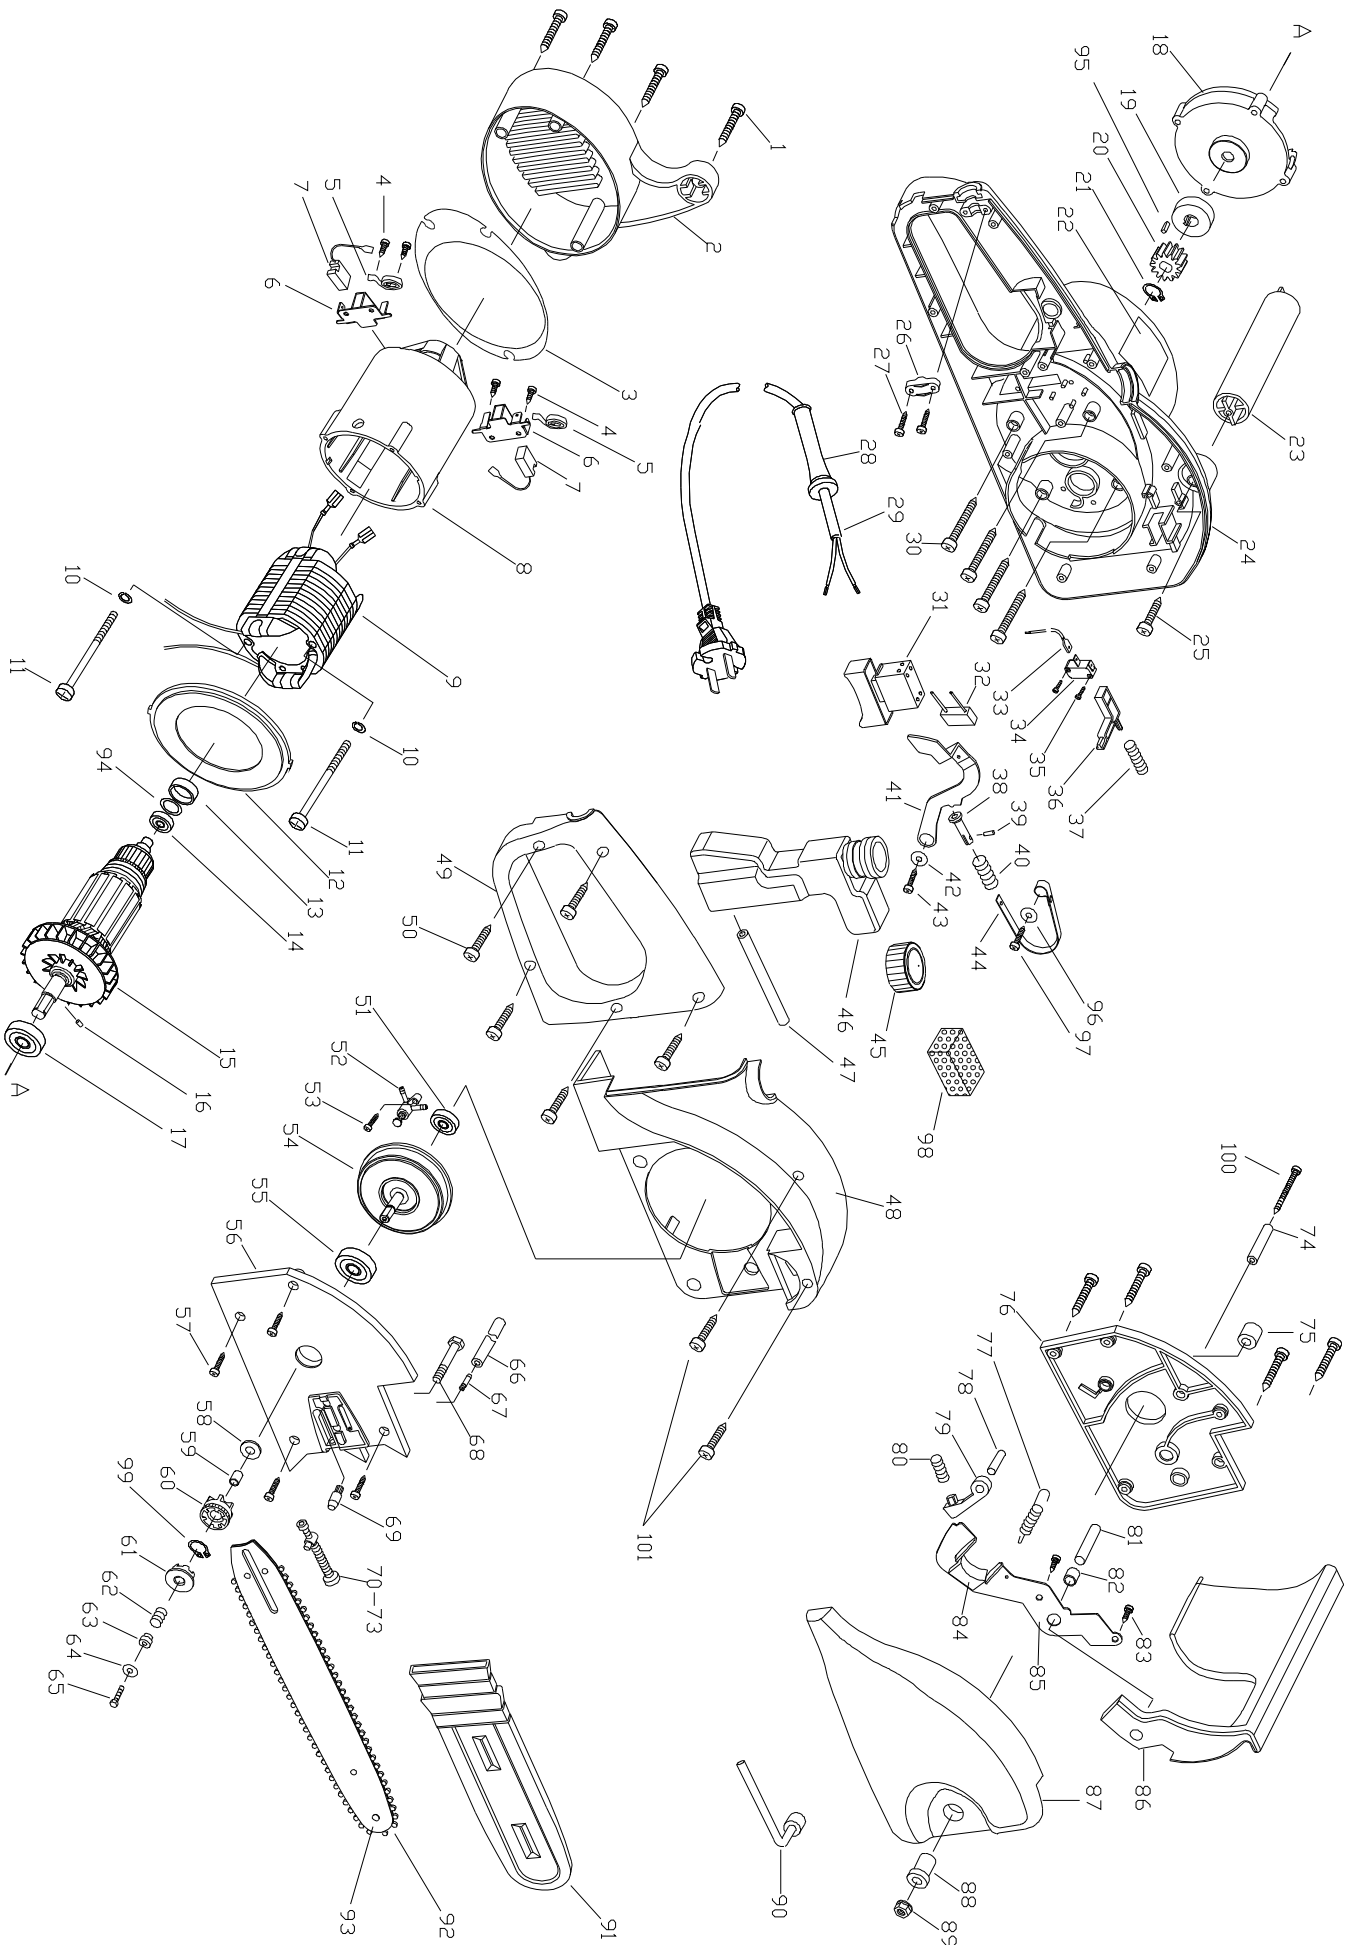

Part List SANDRIGARDEN ES 1700 - PWR 1700 CSB

No	Part Name	Q.ty	No	Part Name	Q.ty
1	Screw	4	52	Oil pump	1
2	Back cover	1	53	Screw	1
3	Fan baffle	1	54	Gear	1
4	Screw	4	55	Bearing	1
5	Brush spring	2	56	Fixed board	1
6	Brush hold	2	57	Screw	4
7	Brush	2	58	Washer	1
8	Inside crust	1	59	Axle bearing	1
9	Stator	1	60	Chain gear	1
10	Spring washer	2	61	Clutch	1
11	Screw	2	62	Spring	1
12	Fan baffle	1	63	Spring seat	1
13	Bearing seat	1	64	Washer	1
14	Bearing	1	65	Screw	1
15	Armature	1	66	Oil duct	1
16	Pin	1	67	Adaptor	1
17	Bearing	1	68	Bolt	1
18	Front cap	1	69	Positioning pin	1
19	Brake wheel	1	70	Lock nut	1
20	Pinion	1	71	Special nut	1
21	Check ring	1	72	Spring	1
22	Name plate	1	73	Screw	1
23	Front handle	1	74	Chain catcher	1
24	Outside crust	1	75	Pin Seat	1
25	Screw	1	76	Fixed board cap	1
26	Cable splint	1	77	Spring	1
27	Screw	2	78	Cylinder 5	1
28	Cable jacket	1	79	Stop Bar	1
29	Cable plug	1	80	Spring	1
30	Screw	3	81	Cylinder 8	1
31	Switch	1	82	Ring	1
32	Capacitor	1	83	Screw	2
33	Wire	1	84	Brake	1
34	Small switch	1	85	Brake rack	1
35	Screw	2	86	Baffle	1
36	Slide switch	1	87	Side cover	1
37	Spring	1	88	Seat	1
38	Bolt	1	89	Nut	1
39	Spring pin	1	90	Wrench	1
40	Spring	1	91	Chain wrap	1
41	Fork	1	92	Chain Saw	1
42	washer	1	93	Chain board	1
43	Screw	1	94	Spring washer	1
44	brake strap	1	95	Key	1
45	Bottle cover	1	96	Washer	1
46	Oil bottle	1	97	Screw	1
47	Oil duct	1	98	filter sponge	1
48	Middle cover	1	99	Check ring	1
49	Handle	1	100	chain catcher screw	1
50	Screw	5	101	screw	2
51	Bearing	1	102	screw	4