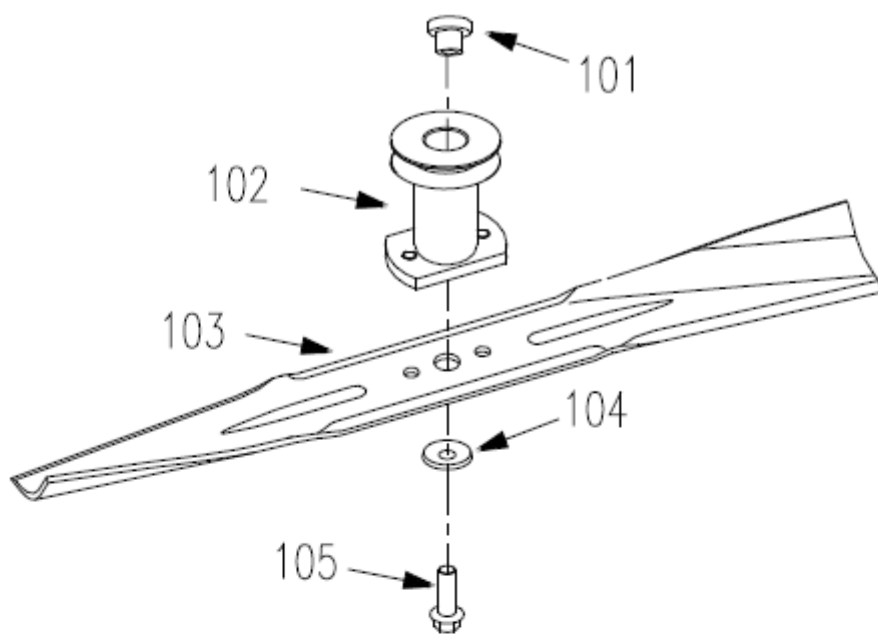

RASAERBA WYZ20-BS60-B/TAURUS 51T
LAWNMOWER WYZ20-BS60-B/TAURUS 51T

**RASAERBA WYZ20-BS60-B/TAURUS 51T LISTA PARTI
LAWNMOWER WYZ20-BS60-B/TAURUS 51T PARTS LIST**

REF NO. RIF.	PART NO. CODICE	DESCRIPTION DESCRIZIONE	
8	WORD18.6-04	Handle Grip Impugnatura	
9	2003201	Drive Clutch Lever Leva trazione	
10	B820-640	Phillips Hd Screw M6*40mm Vite M6x40mm	
11	2003002	Upper handle Manubrio superiore	
13	XSZ56-1-09	Knob Nut M8mm Dado M8mm	
15	XSZ56-1-17	Hair Pin Clip	
16	2003101	Blade Control Handle Leva freno	
17	B820-650	Phillips Hd Screw M6*50mm Vite M6X50mm	
18	WORD18.6-05	Guy hook Tirante	
19	B6182-6	Nylon Insert Lock Nut M6mm Dado M6mm	
20	B97.1-6	Flat Washer 6mm Rondella piana 6mm	
21	XSS46.7	Throttle Control Assembly Leva acceleratore	
22	2203333	Cable unit Cavo trazione-freno	
23	2011031	Cable Clamp Morsetto cavo	
24	XSS46.4-04	Bolt, Handle Bullone manubrio	
25	2003001	Lower handle Manubrio inferiore	
26	B801-840	Square Neck Bolt M8x40mm Bullone M8x40mm	
28	2203003	Bracket Supporto leva freno	
29	B91-220	Hair Pin Clip	
30	2205000A	Right Bracket Staffa destra	
31	2200003A	Torsion Spring, Right Molla torsione sinistra	
32	B6182-8	Nylon Insert Lock Nut M8mm Dado M8mm	