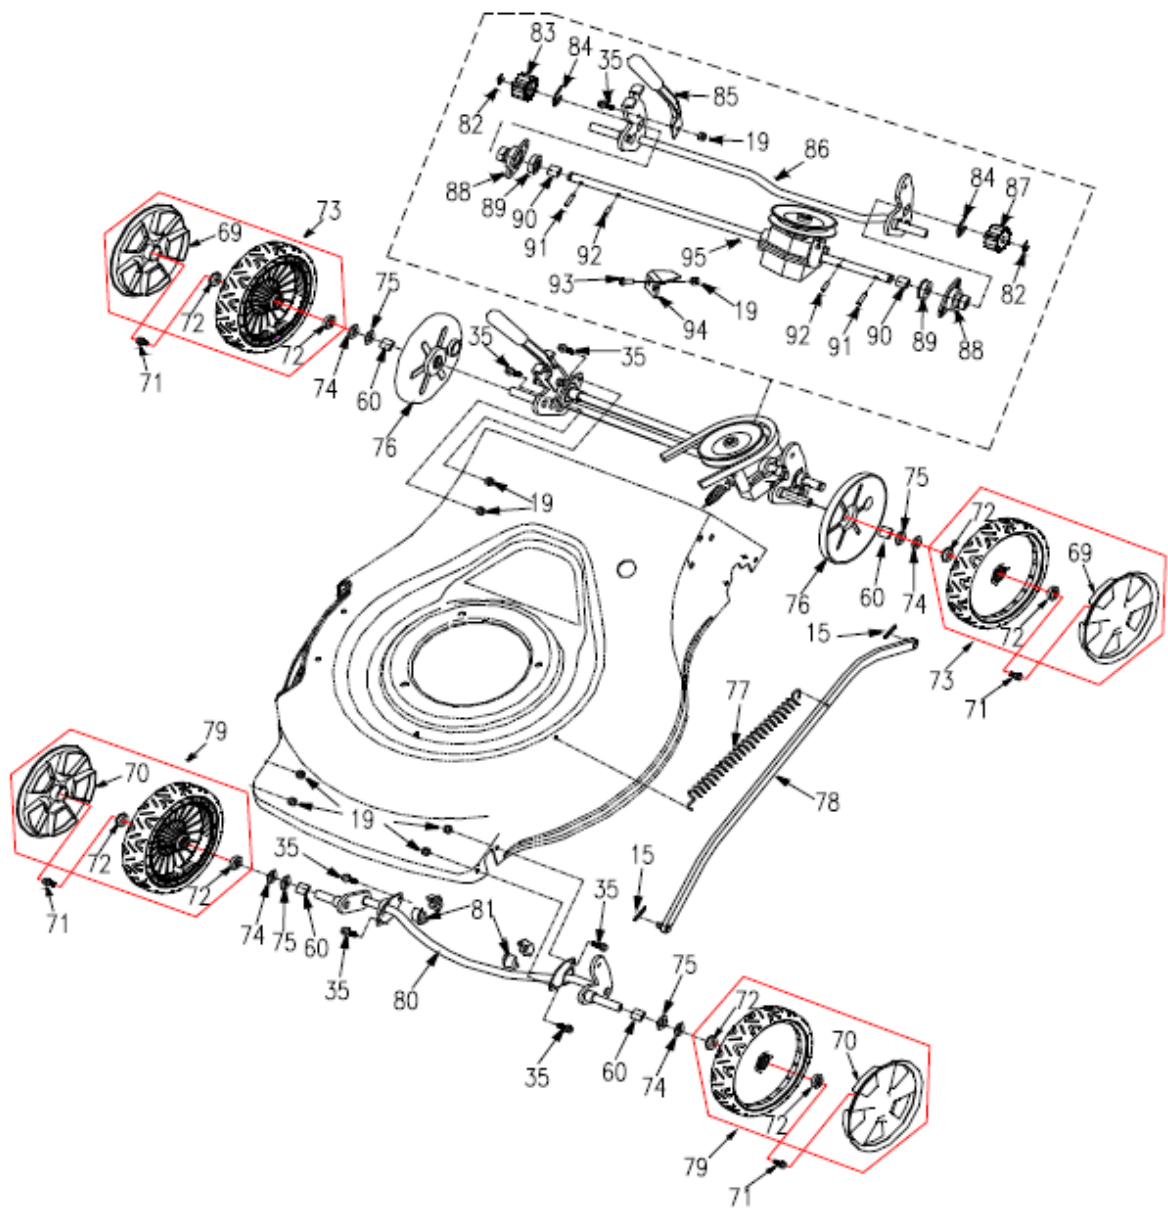

RASAERBA WYZ20-BS60-B/TAURUS 51T
LAWNMOWER WYZ20-BS60-B/TAURUS 51T

**RASAERBA WYZ20-BS60-B/TAURUS 51T LISTA PARTI
LAWNMOWER WYZ20-BS60-B/TAURUS 51T PARTS LIST**

REF NO. RIF.	PART NO. CODICE	DESCRIPTION DESCRIZIONE	
8	WORD18.6-04	Handle Grip Impugnatura	
9	2003201	Drive Clutch Lever Leva trazione	
10	B820-640	Phillips Hd Screw M6*40mm Vite M6x40mm	
11	2003002	Upper handle Manubrio superiore	
13	XSZ56-1-09	Knob Nut M8mm Dado M8mm	
15	XSZ56-1-17	Hair Pin Clip	
16	2003101	Blade Control Handle Leva freno	
17	B820-650	Phillips Hd Screw M6*50mm Vite M6X50mm	
18	WORD18.6-05	Guy hook Tirante	
19	B6182-6	Nylon Insert Lock Nut M6mm Dado M6mm	
20	B97.1-6	Flat Washer 6mm Rondella piana 6mm	
21	XSS46.7	Throttle Control Assembly Leva acceleratore	
22	2203333	Cable unit Cavo trazione-freno	
23	2011031	Cable Clamp Morsetto cavo	
24	XSS46.4-04	Bolt, Handle Bullone manubrio	
25	2003001	Lower handle Manubrio inferiore	
26	B801-840	Square Neck Bolt M8x40mm Bullone M8x40mm	
28	2203003	Bracket Supporto leva freno	
29	B91-220	Hair Pin Clip	
30	2205000A	Right Bracket Staffa destra	
31	2200003A	Torsion Spring, Right Molla torsione sinistra	
32	B6182-8	Nylon Insert Lock Nut M8mm Dado M8mm	