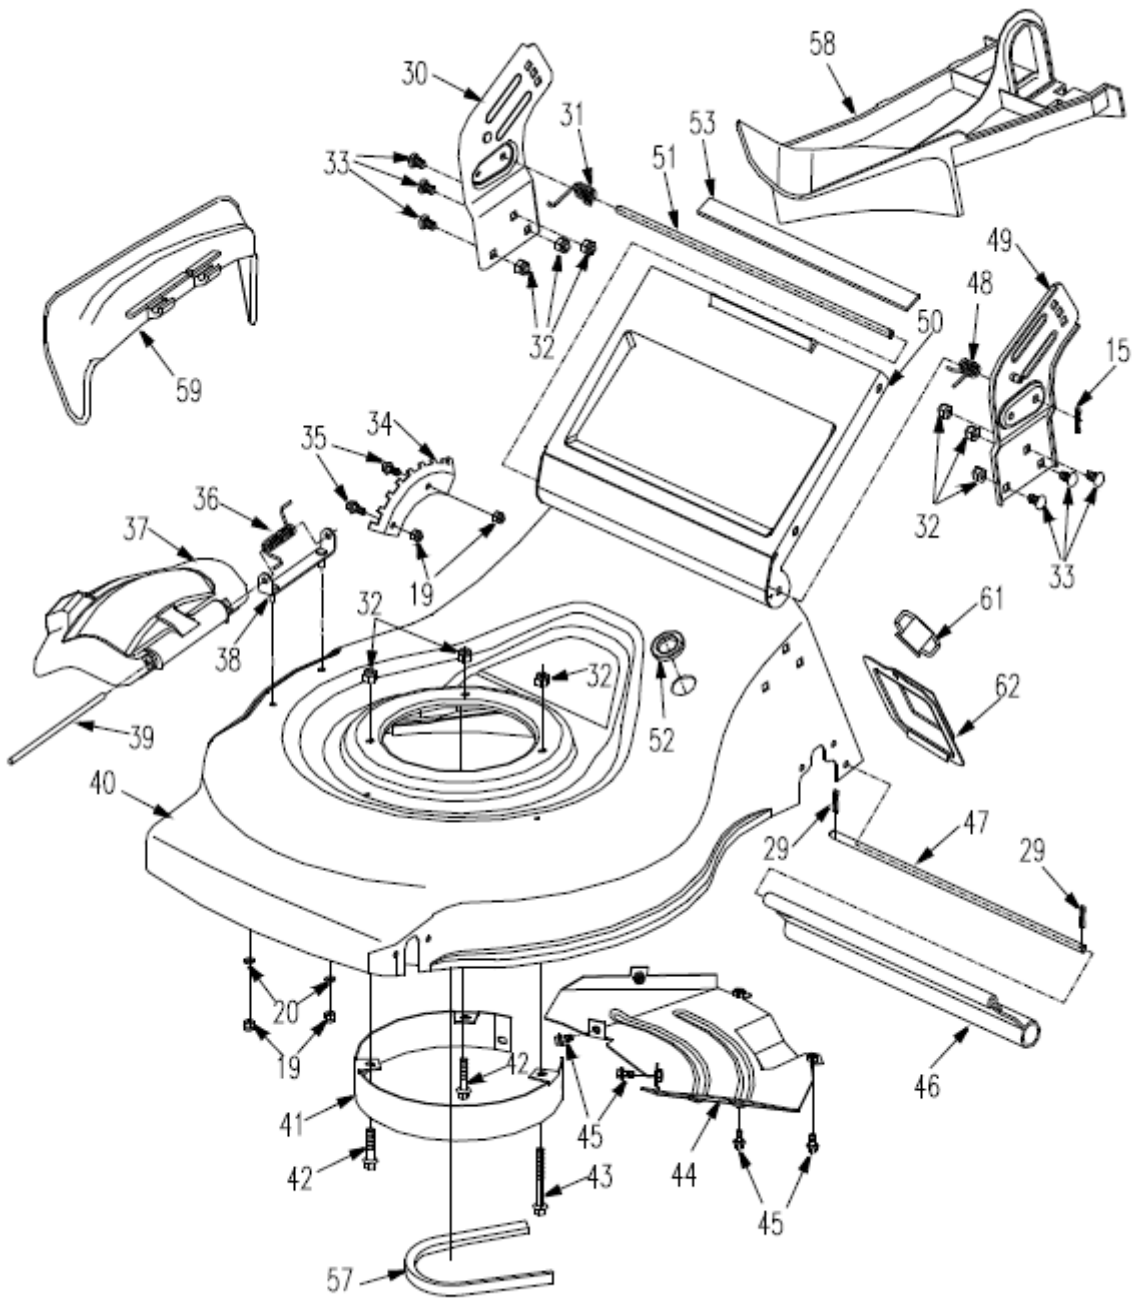

RASAERBA WYZ20-BS60-B/TAURUS 51T
LAWNMOWER WYZ20-BS60-B/TAURUS 51T

**RASAERBA WYZ20-BS60-B/TAURUS 51T LISTA PARTI
LAWNMOWER WYZ20-BS60-B/TAURUS 51T PARTS LIST**

REF NO. RIF.	PART NO. CODICE	DESCRIPTION DESCRIZIONE	
8	WORD18.6-04	Handle Grip Impugnatura	
9	2003201	Drive Clutch Lever Leva trazione	
10	B820-640	Phillips Hd Screw M6*40mm Vite M6x40mm	
11	2003002	Upper handle Manubrio superiore	
13	XSZ56-1-09	Knob Nut M8mm Dado M8mm	
15	XSZ56-1-17	Hair Pin Clip	
16	2003101	Blade Control Handle Leva freno	
17	B820-650	Phillips Hd Screw M6*50mm Vite M6X50mm	
18	WORD18.6-05	Guy hook Tirante	
19	B6182-6	Nylon Insert Lock Nut M6mm Dado M6mm	
20	B97.1-6	Flat Washer 6mm Rondella piana 6mm	
21	XSS46.7	Throttle Control Assembly Leva acceleratore	
22	2203333	Cable unit Cavo trazione-freno	
23	2011031	Cable Clamp Morsetto cavo	
24	XSS46.4-04	Bolt, Handle Bullone manubrio	
25	2003001	Lower handle Manubrio inferiore	
26	B801-840	Square Neck Bolt M8x40mm Bullone M8x40mm	
28	2203003	Bracket Supporto leva freno	
29	B91-220	Hair Pin Clip	
30	2205000A	Right Bracket Staffa destra	
31	2200003A	Torsion Spring, Right Molla torsione sinistra	
32	B6182-8	Nylon Insert Lock Nut M8mm Dado M8mm	