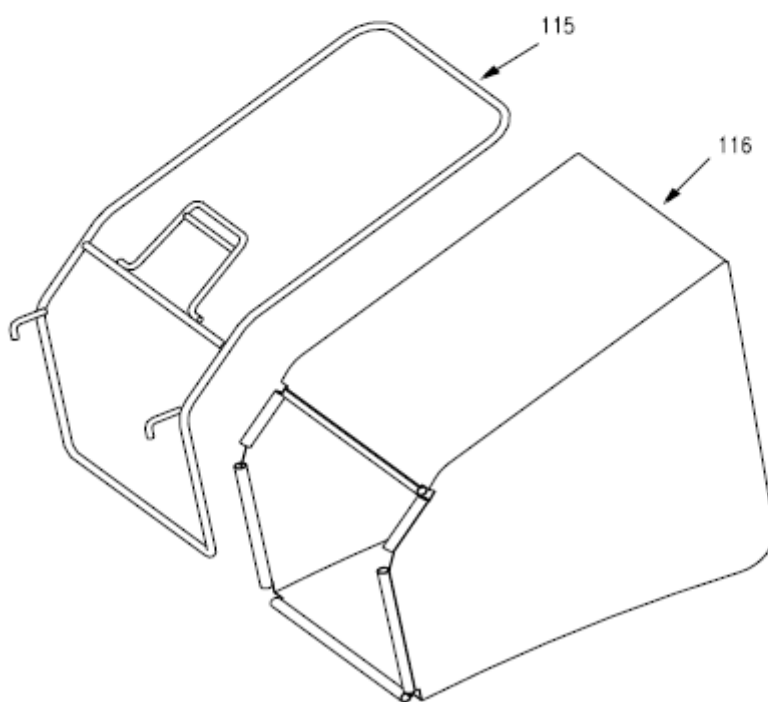

RASAERBA WYZ20-BS60-B/TAURUS 51T
LAWNMOWER WYZ20-BS60-B/TAURUS 51T

**RASAERBA WYZ20-BS60-B/TAURUS 51T LISTA PARTI
LAWNMOWER WYZ20-BS60-B/TAURUS 51T PARTS LIST**

REF NO. RIF.	PART NO. CODICE	DESCRIPTION DESCRIZIONE	
8	WORD18.6-04	Handle Grip Impugnatura	
9	2003201	Drive Clutch Lever Leva trazione	
10	B820-640	Phillips Hd Screw M6*40mm Vite M6x40mm	
11	2003002	Upper handle Manubrio superiore	
13	XSZ56-1-09	Knob Nut M8mm Dado M8mm	
15	XSZ56-1-17	Hair Pin Clip	
16	2003101	Blade Control Handle Leva freno	
17	B820-650	Phillips Hd Screw M6*50mm Vite M6X50mm	
18	WORD18.6-05	Guy hook Tirante	
19	B6182-6	Nylon Insert Lock Nut M6mm Dado M6mm	
20	B97.1-6	Flat Washer 6mm Rondella piana 6mm	
21	XSS46.7	Throttle Control Assembly Leva acceleratore	
22	2203333	Cable unit Cavo trazione-freno	
23	2011031	Cable Clamp Morsetto cavo	
24	XSS46.4-04	Bolt, Handle Bullone manubrio	
25	2003001	Lower handle Manubrio inferiore	
26	B801-840	Square Neck Bolt M8x40mm Bullone M8x40mm	
28	2203003	Bracket Supporto leva freno	
29	B91-220	Hair Pin Clip	
30	2205000A	Right Bracket Staffa destra	
31	2200003A	Torsion Spring, Right Molla torsione sinistra	
32	B6182-8	Nylon Insert Lock Nut M8mm Dado M8mm	