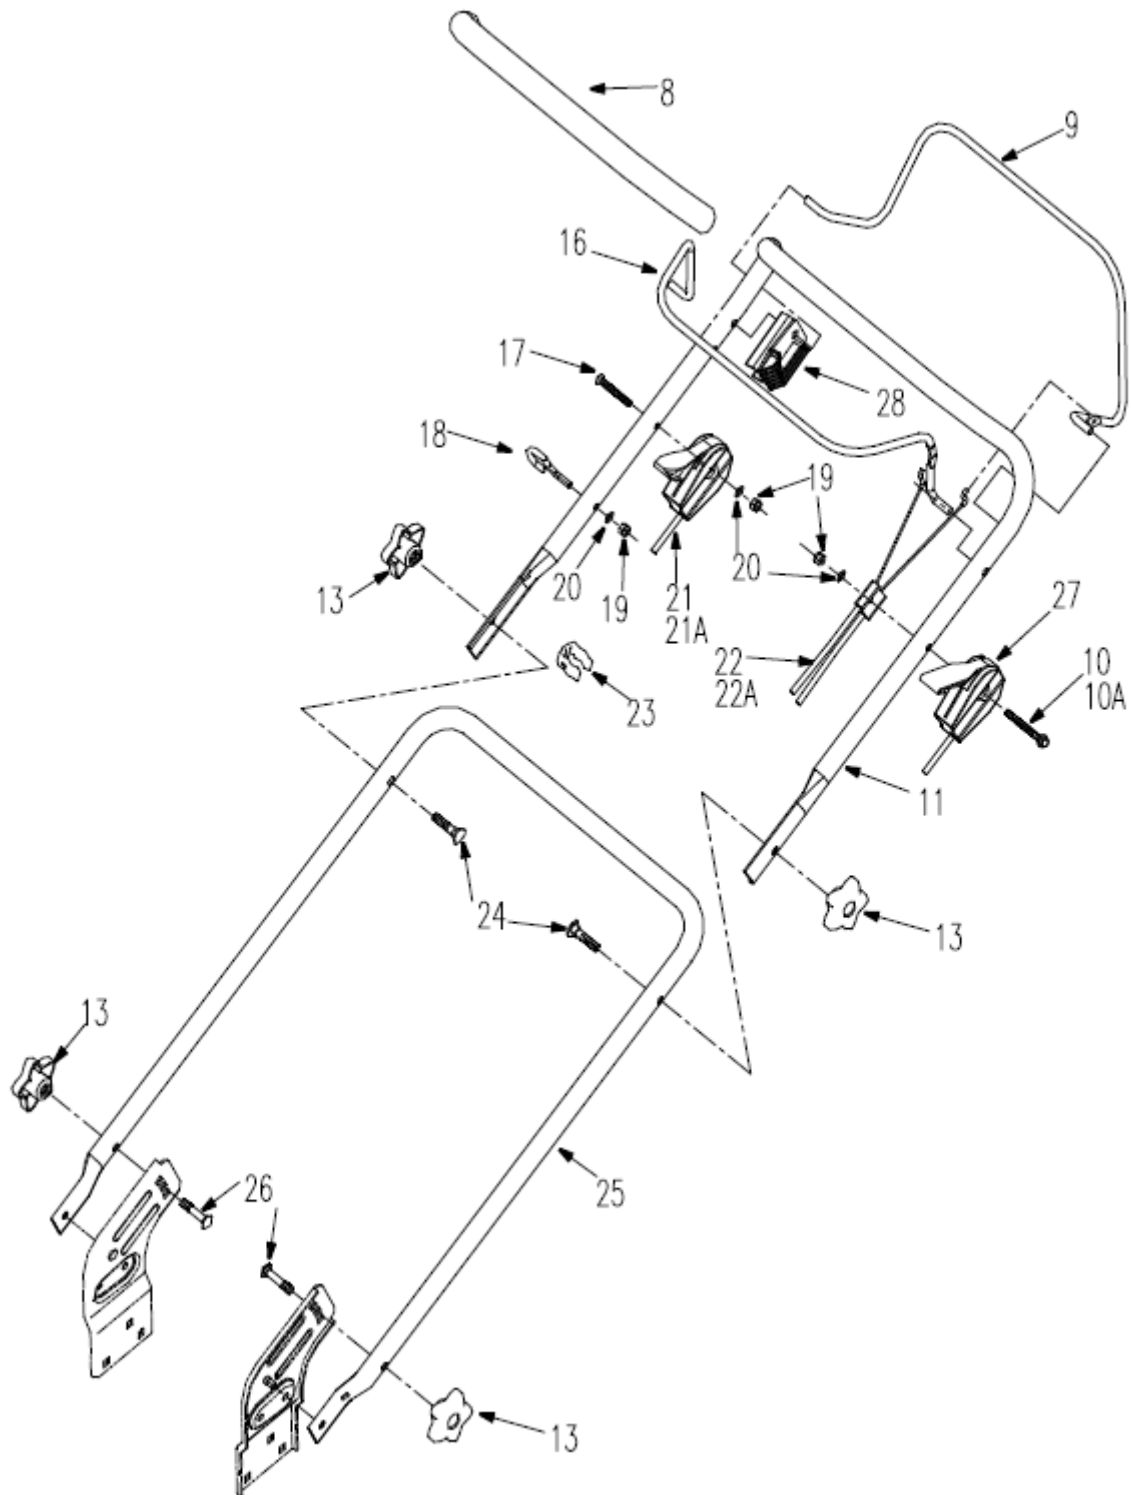

RASAERBA WYZ20-BS60-B/TAURUS 51T
LAWNMOWER WYZ20-BS60-B/TAURUS 51T

**RASAERBA WYZ20-BS60-B/TAURUS 51T LISTA PARTI
LAWNMOWER WYZ20-BS60-B/TAURUS 51T PARTS LIST**

REF NO. RIF.	PART NO. CODICE	DESCRIPTION DESCRIZIONE	
8	WORD18.6-04	Handle Grip Impugnatura	
9	2003201	Drive Clutch Lever Leva trazione	
10	B820-640	Phillips Hd Screw M6*40mm Vite M6x40mm	
11	2003002	Upper handle Manubrio superiore	
13	XSZ56-1-09	Knob Nut M8mm Dado M8mm	
15	XSZ56-1-17	Hair Pin Clip	
16	2003101	Blade Control Handle Leva freno	
17	B820-650	Phillips Hd Screw M6*50mm Vite M6X50mm	
18	WORD18.6-05	Guy hook Tirante	
19	B6182-6	Nylon Insert Lock Nut M6mm Dado M6mm	
20	B97.1-6	Flat Washer 6mm Rondella piana 6mm	
21	XSS46.7	Throttle Control Assembly Leva acceleratore	
22	2203333	Cable unit Cavo trazione-freno	
23	2011031	Cable Clamp Morsetto cavo	
24	XSS46.4-04	Bolt, Handle Bullone manubrio	
25	2003001	Lower handle Manubrio inferiore	
26	B801-840	Square Neck Bolt M8x40mm Bullone M8x40mm	
28	2203003	Bracket Supporto leva freno	
29	B91-220	Hair Pin Clip	
30	2205000A	Right Bracket Staffa destra	
31	2200003A	Torsion Spring, Right Molla torsione sinistra	
32	B6182-8	Nylon Insert Lock Nut M8mm Dado M8mm	