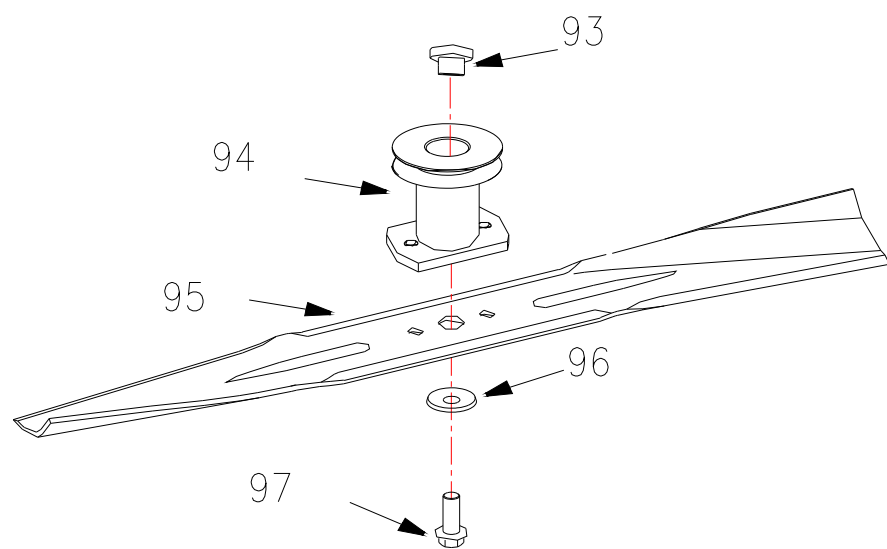

WYZ20H-BS60-B*TAURUS 51TW C*WYZ20H-WD68*
TAURUS 51TW C KENDO

REF. NO.	PART NO.	DESCRIPTION
7	B97.1-6	Flat Washer 6mm
8	B/T896-5	E-Clip 5mm
9	2003013	Pin Roll
10	2003016	Blade Control Handle
11	B820-640	Screw M6×40
11A	▲B5787-655	Screw M6×55
12	2003022	Washer
13	B820-650	Screw M6 x50
13A	▲B/T923-6	Cap Nut M6
14	2011031	Cable Clamp
15	B6182-6	Nut M6
16	WORD18.6-05	Guy Hook
17	2215300	Throttle Control Assembly
17A	▲2215300A	Throttle Control Assembly
18	2203333	Cable Unit
18A	▲2203334	Cable Unit
19	2003014	Upper Handlebar
20	2003023	Pin Roll
21	2003021	Screw
22	2003024	Handle
23	XSZ56-1-09	Knob Nut M8mm
24	2003015	Lower Handlebar
25	2003007	Knob
26	B5787-825	HexHd Flange Bolt M8×25mm