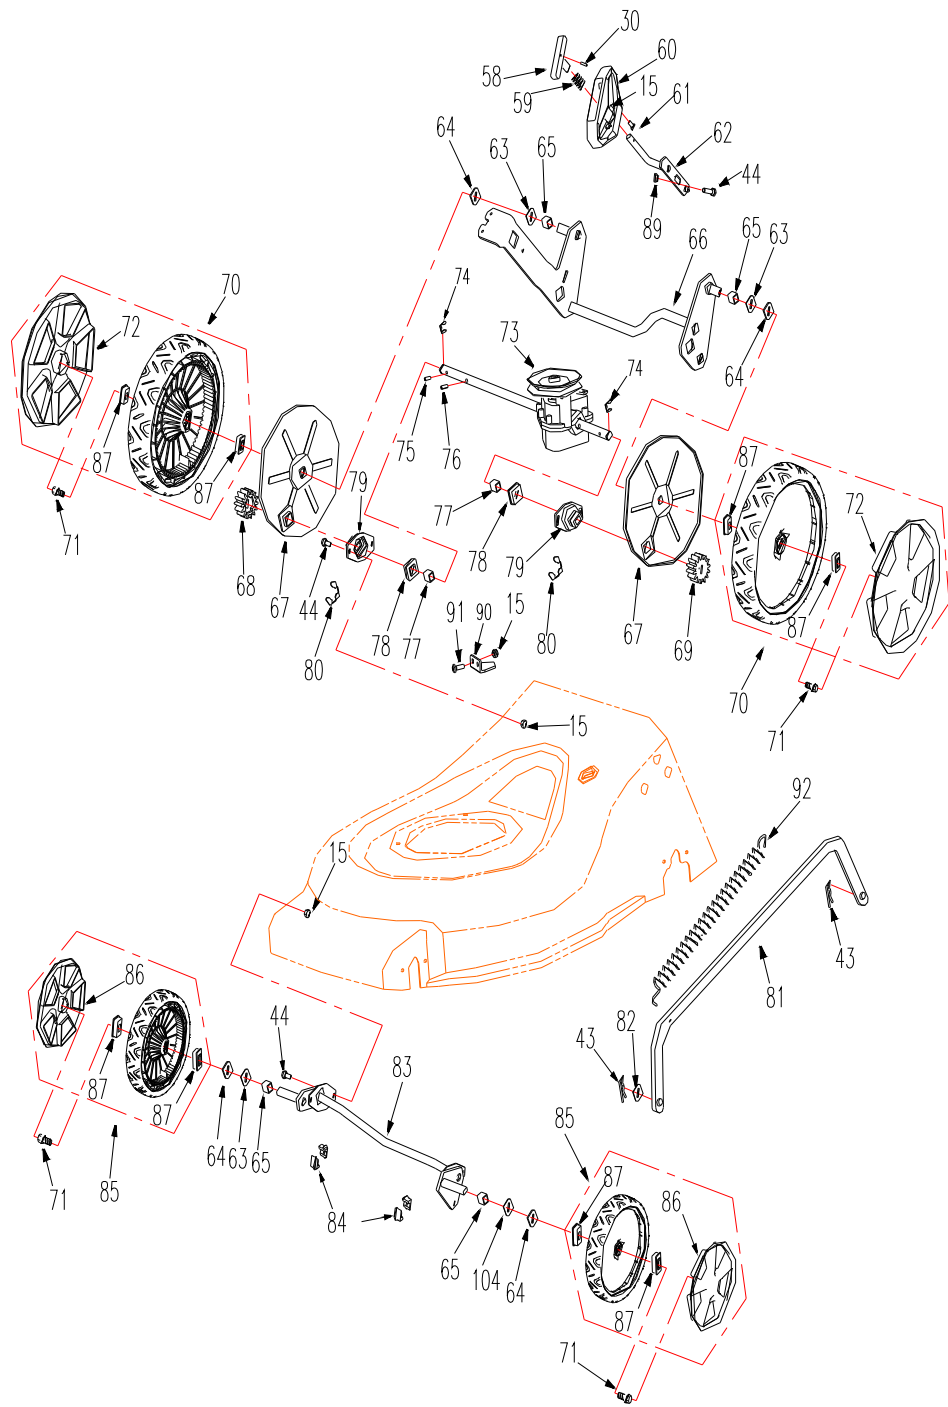

WYZ20H-BS60-B*TAURUS 51TW C*WYZ20H-WD68*
TAURUS 51TW C KENDO

REF. NO.	PART NO.	DESCRIPTION
7	B97.1-6	Flat Washer 6mm
8	B/T896-5	E-Clip 5mm
9	2003013	Pin Roll
10	2003016	Blade Control Handle
11	B820-640	Screw M6×40
11A	▲B5787-655	Screw M6×55
12	2003022	Washer
13	B820-650	Screw M6 x50
13A	▲B/T923-6	Cap Nut M6
14	2011031	Cable Clamp
15	B6182-6	Nut M6
16	WORD18.6-05	Guy Hook
17	2215300	Throttle Control Assembly
17A	▲2215300A	Throttle Control Assembly
18	2203333	Cable Unit
18A	▲2203334	Cable Unit
19	2003014	Upper Handlebar
20	2003023	Pin Roll
21	2003021	Screw
22	2003024	Handle
23	XSZ56-1-09	Knob Nut M8mm
24	2003015	Lower Handlebar
25	2003007	Knob
26	B5787-825	HexHd Flange Bolt M8×25mm