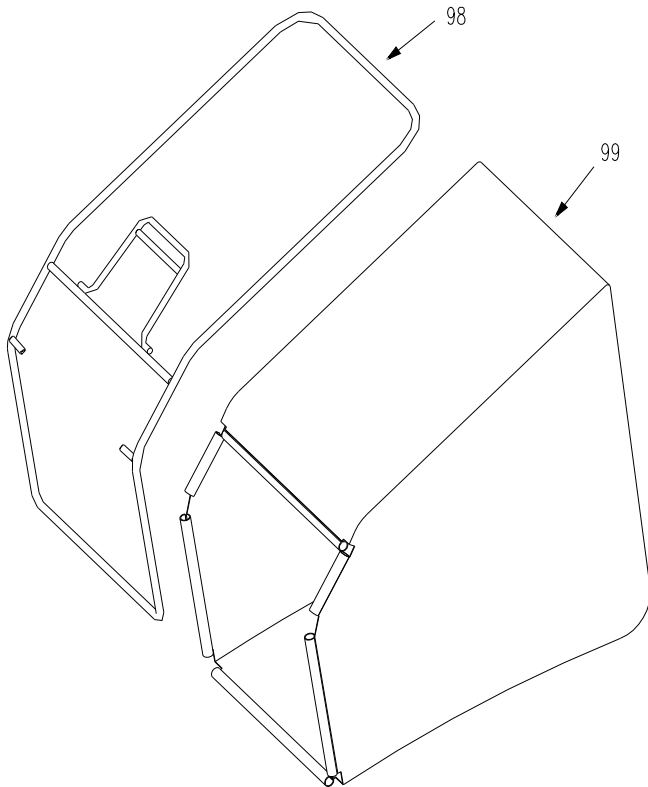

WYZ20H-BS60-B*TAURUS 51TW C*WYZ20H-WD68*
TAURUS 51TW C KENDO

REF. NO.	PART NO.	DESCRIPTION
7	B97.1-6	Flat Washer 6mm
8	B/T896-5	E-Clip 5mm
9	2003013	Pin Roll
10	2003016	Blade Control Handle
11	B820-640	Screw M6×40
11A	▲B5787-655	Screw M6×55
12	2003022	Washer
13	B820-650	Screw M6 x50
13A	▲B/T923-6	Cap Nut M6
14	2011031	Cable Clamp
15	B6182-6	Nut M6
16	WORD18.6-05	Guy Hook
17	2215300	Throttle Control Assembly
17A	▲2215300A	Throttle Control Assembly
18	2203333	Cable Unit
18A	▲2203334	Cable Unit
19	2003014	Upper Handlebar
20	2003023	Pin Roll
21	2003021	Screw
22	2003024	Handle
23	XSZ56-1-09	Knob Nut M8mm
24	2003015	Lower Handlebar
25	2003007	Knob
26	B5787-825	HexHd Flange Bolt M8×25mm