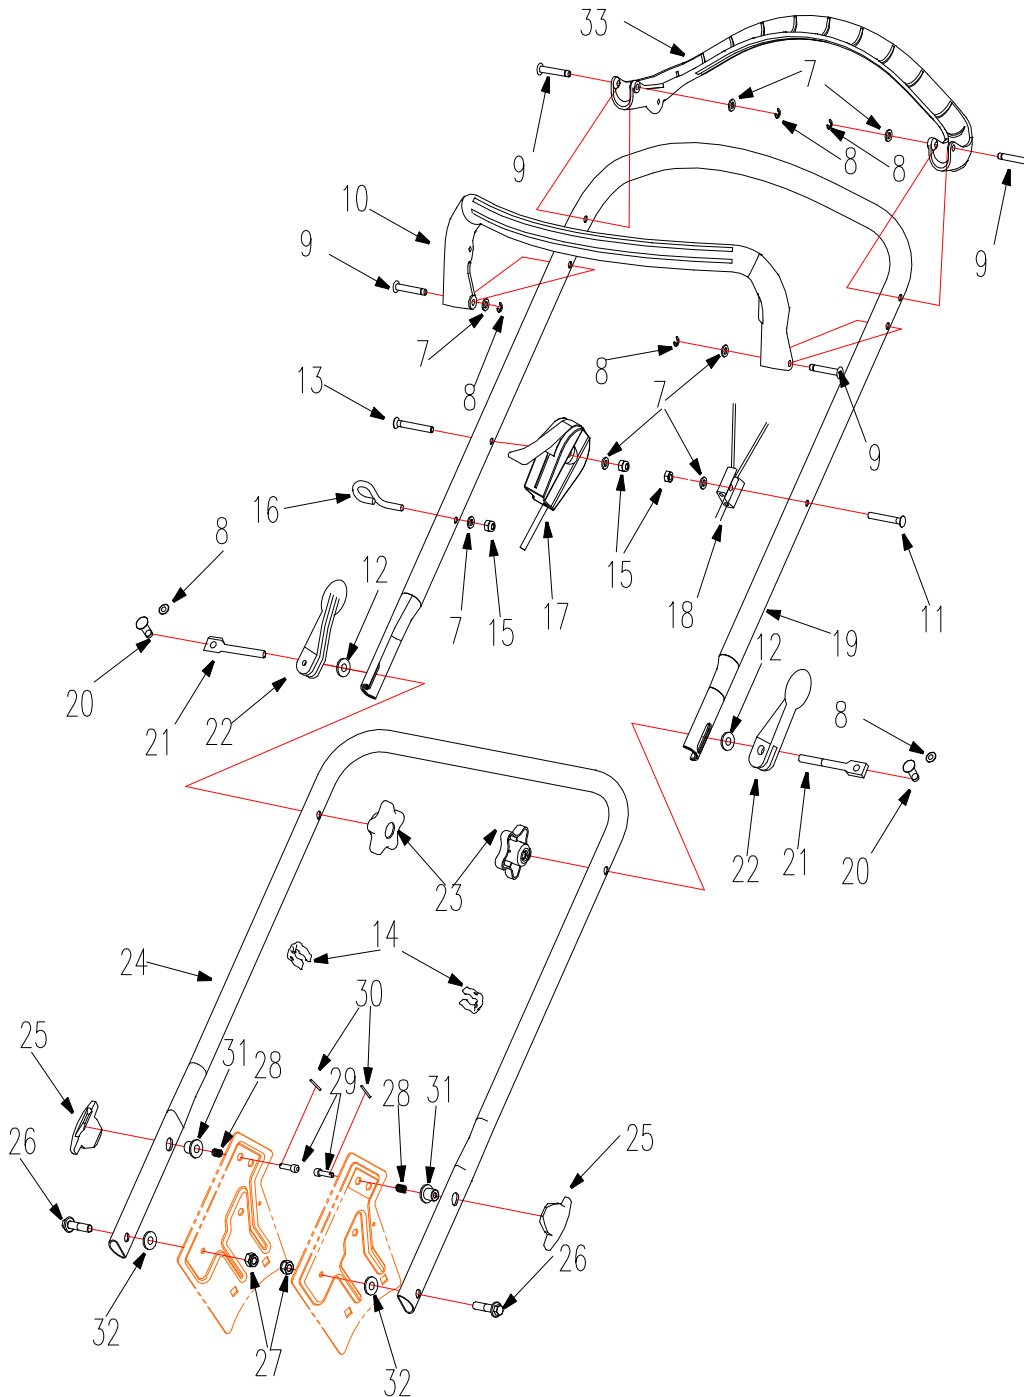

WYZ20H-BS60-B*TAURUS 51TW C*WYZ20H-WD68*
TAURUS 51TW C KENDO

REF. NO.	PART NO.	DESCRIPTION
7	B97.1-6	Flat Washer 6mm
8	B/T896-5	E-Clip 5mm
9	2003013	Pin Roll
10	2003016	Blade Control Handle
11	B820-640	Screw M6×40
11A	▲B5787-655	Screw M6×55
12	2003022	Washer
13	B820-650	Screw M6 x50
13A	▲B/T923-6	Cap Nut M6
14	2011031	Cable Clamp
15	B6182-6	Nut M6
16	WORD18.6-05	Guy Hook
17	2215300	Throttle Control Assembly
17A	▲2215300A	Throttle Control Assembly
18	2203333	Cable Unit
18A	▲2203334	Cable Unit
19	2003014	Upper Handlebar
20	2003023	Pin Roll
21	2003021	Screw
22	2003024	Handle
23	XSZ56-1-09	Knob Nut M8mm
24	2003015	Lower Handlebar
25	2003007	Knob
26	B5787-825	HexHd Flange Bolt M8×25mm