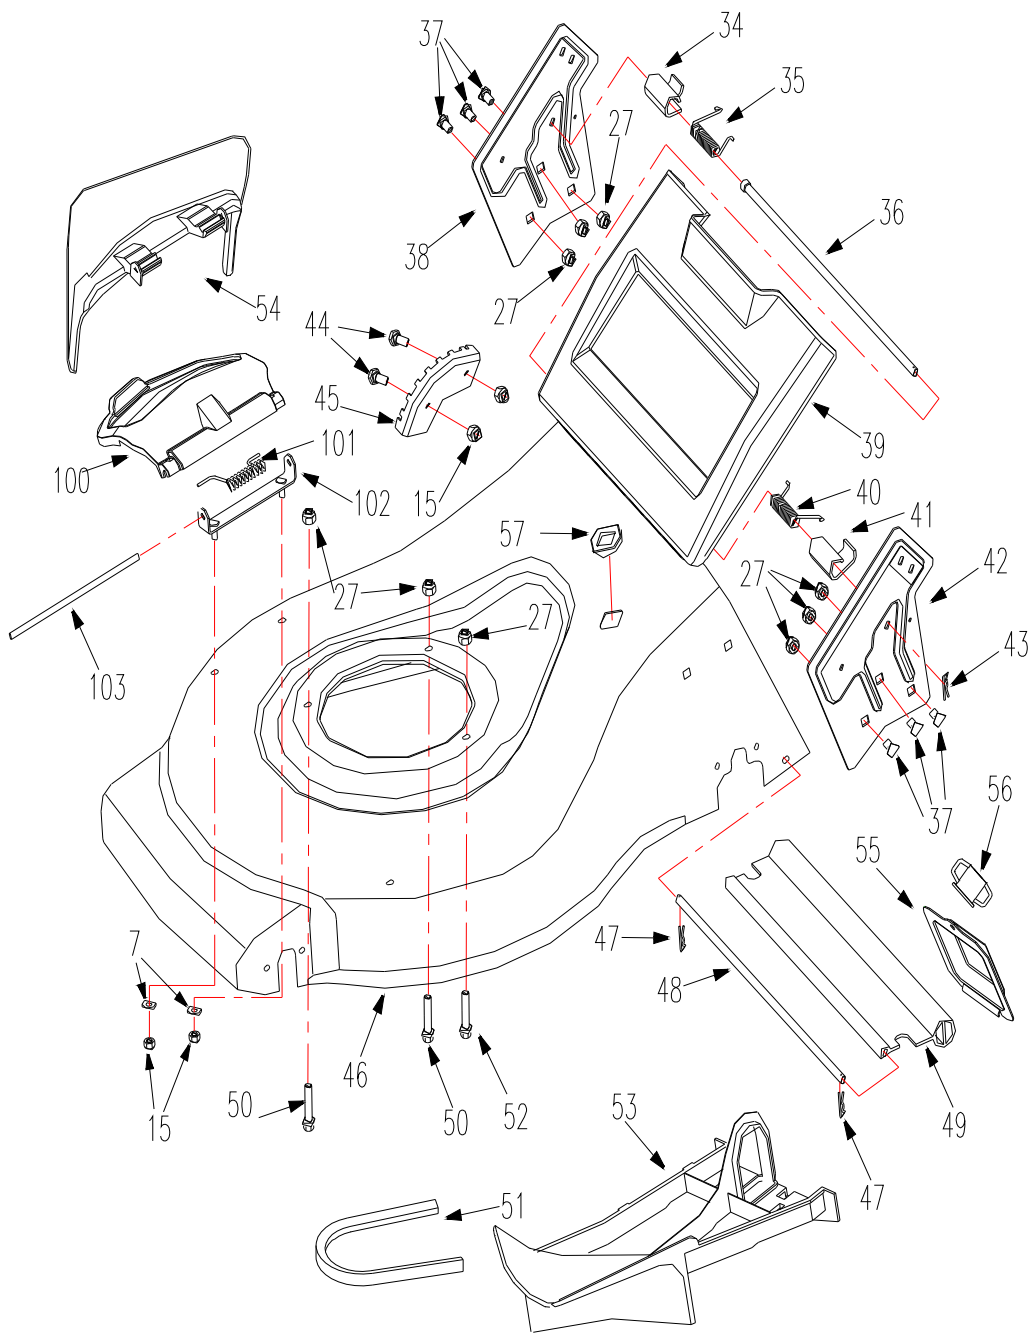

WYZ20H-BS60-B*TAURUS 51TW C*WYZ20H-WD68*
TAURUS 51TW C KENDO

REF. NO.	PART NO.	DESCRIPTION
7	B97.1-6	Flat Washer 6mm
8	B/T896-5	E-Clip 5mm
9	2003013	Pin Roll
10	2003016	Blade Control Handle
11	B820-640	Screw M6×40
11A	▲B5787-655	Screw M6×55
12	2003022	Washer
13	B820-650	Screw M6 x50
13A	▲B/T923-6	Cap Nut M6
14	2011031	Cable Clamp
15	B6182-6	Nut M6
16	WORD18.6-05	Guy Hook
17	2215300	Throttle Control Assembly
17A	▲2215300A	Throttle Control Assembly
18	2203333	Cable Unit
18A	▲2203334	Cable Unit
19	2003014	Upper Handlebar
20	2003023	Pin Roll
21	2003021	Screw
22	2003024	Handle
23	XSZ56-1-09	Knob Nut M8mm
24	2003015	Lower Handlebar
25	2003007	Knob
26	B5787-825	HexHd Flange Bolt M8×25mm