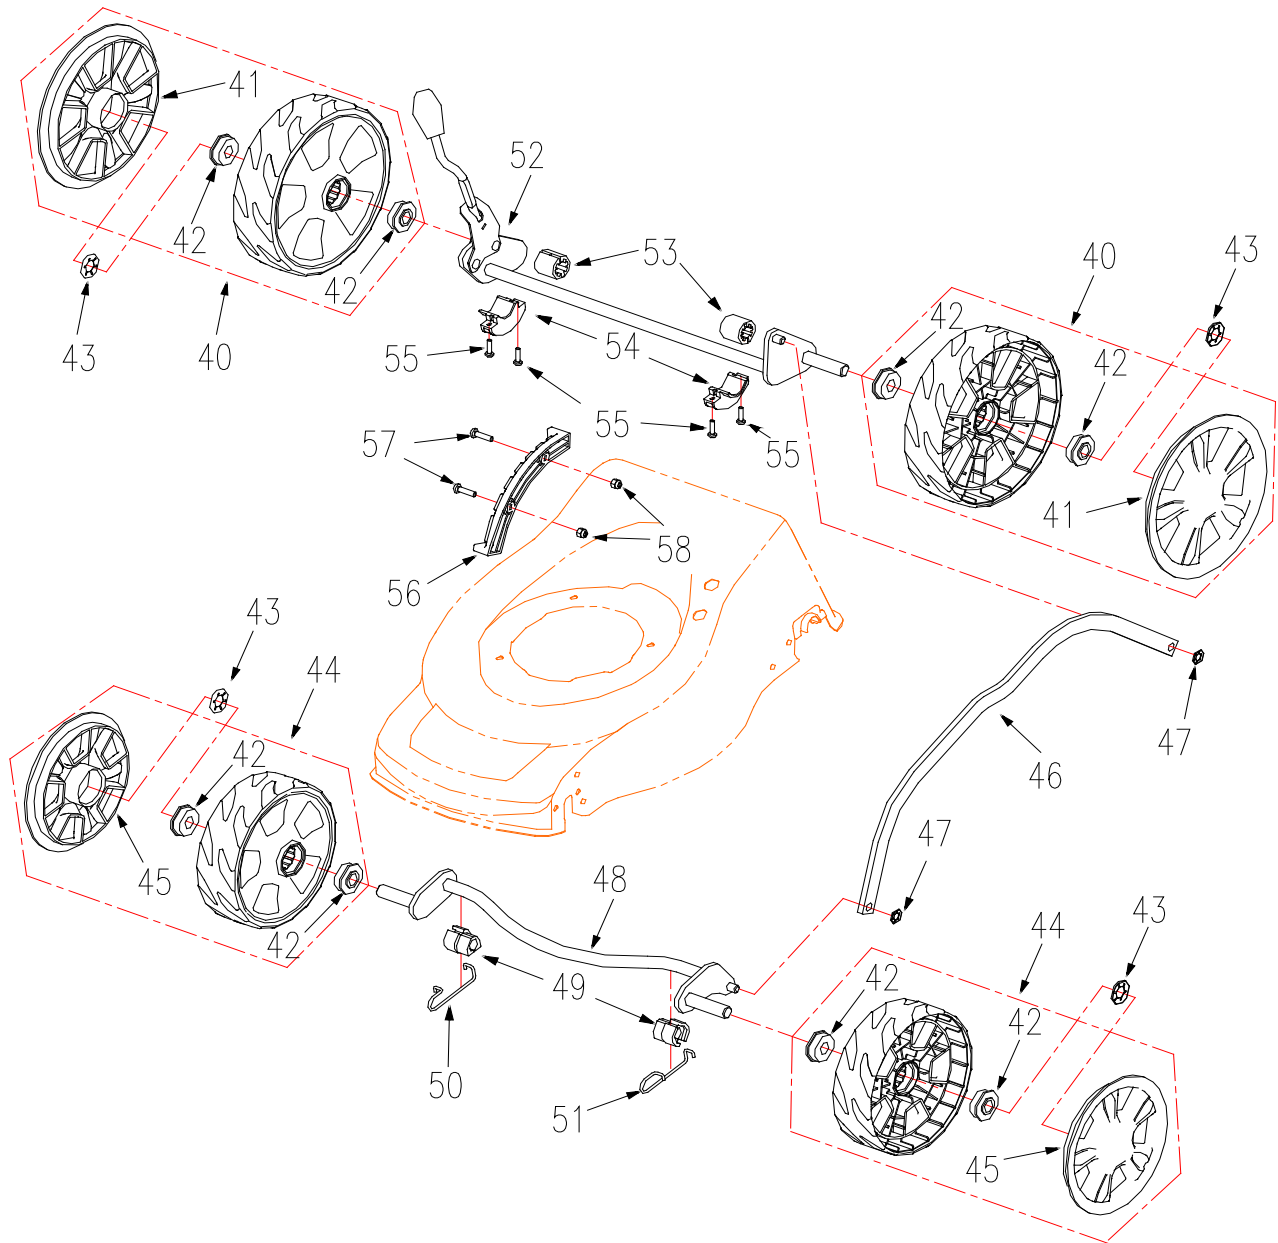

沃得集团
WORLD GROUP

HANDLEBAR & CONSOLE

REF NO.	PART NO.	DESCRIPTION	Quantity
8	B801-830	Nylon Insert Lock Nut	2
9	B6182-8	Nylon Insert Lock Nut M8mm	3
10	1600501	Lower Handle	1
12	1600506	Switch	3
14	1600502	upper Handle	1
15	1600513	Quick fix flat	1
16	1600512	Traction screw	1
17	1600511	Quick fix	1
18	B879-619	Pin 6*19	1
19	1600505	Blade Control Handle	1
21	B820-635	Phillips Hd ScrewM6x35	1
22	2203331	Cable Unit	1
23	B923-6	Nylon Insert Nut M6	1
24	B97.1-6	Washer6	1

沃得集团
WORLD GROUP

MOWER DECK ASSEMBLY

MOWER DECK ASSEMBLY

REF NO.	PART NO.	DESCRIPTION	Quantity
9	B6182-8	NutM8	3
26	1600128	Right Bracket	1
27	16-6	Stars lock 6	2
28	1600129	Bronze Bushing	2
29	1600127	left Bracke	1
30	160011 □	Rear Cover Mower Deck	1
31	1600125	Rear Cover Switch	1
32	1600115	Rod, Rear Cover	1
33	B3452.1-112265	Ball seat	1
34	1810014	Clean interface	1
35	1810015	washer	1
36	B896-15	E-Clip 15	1
37	B5787-835	Bolt M8*35	3
38	1600100	Mower Deck	1
39 □	B5787-816	Bolt M8*16	4

DRIVE ASSEMBLY

REF NO.	PART NO.	DESCRIPTION	Quantity
40	1600070	7" Rear Wheel	2
41	1600072	Hub Cap	2
42	2201002	Bearing	8
43	16-12.8	Star lock 12.8	4
44	1600060	6" Fore wheel	2
45	1600062	Hub Cap	2
46	1600112	Haul Shank Seam	1
47	16-8	Star lock 8	2
48	1600200	Front Shaft Assembly	1
49	04016696	Shaft sleeve	2
50	04016700	Lockspring .right	1
51	04016701	Lockspring .left	1
52	1600300	Rear Shaft Assembly	1
53	04016683	Shaft sleeve	2
54	04016680	tight clips	2
55	B845-4216	Self-Drilling Screw ST4.2*16	4
56	1600116	Height Adjustment Rack	1
57	B818-516	Phillips M5*16	2
58	B6182-5	Nut M5	2