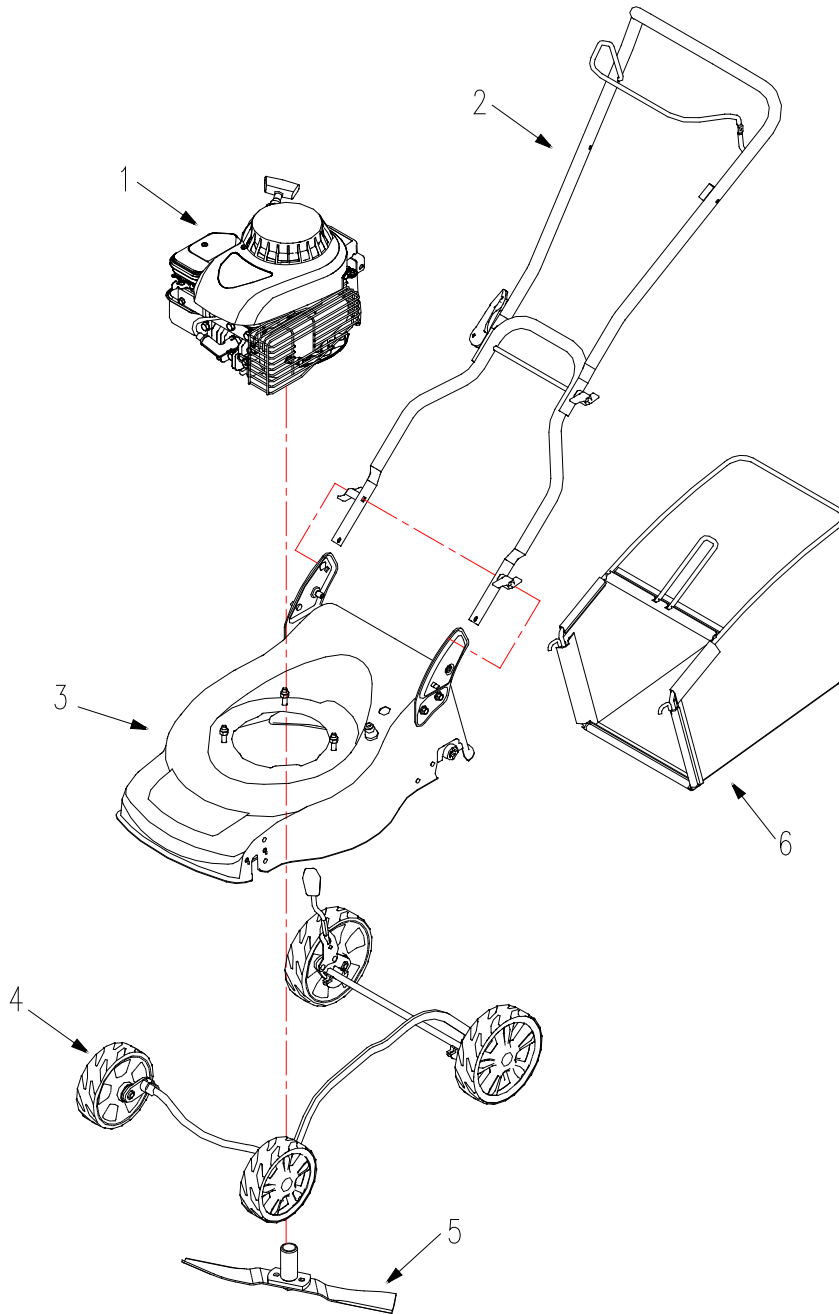

MOWER ASSEMBLY	1
HANDLEBAR & CONSOLE	2
MOWER DECK ASSEMBLY	4
DRIVE ASSEMBLY	6
BLADE ASSEMBLY	8
GRASS BAG ASSEMBLY	10

沃得集团
WORLD GROUP

MOWER ASSEMBLY

REF NO.	PART NO.	DESCRIPTION	Quantity
1	LC1P65FE-3	Loncin engine	1
2	1600500D	Handlebar assembly	1
3		Mower deck assembly	1
4		Drive assembly	1
5		blade assembly	1
6		Grass bag assembly	1

沃得集团
WORLD GROUP

HANDLEBAR & CONSOLE

REF NO.	PART NO.	DESCRIPTION	Quantity
8	B801-830	Nylon Insert Lock Nut	2
9	B6182-8	Nylon Insert Lock Nut M8mm	3
10	1600501	Lower Handle	1
12	1600506	Switch	3
14	1600502	upper Handle	1
15	1600513	Quick fix flat	1
16	1600512	Traction screw	1
17	1600511	Quick fix	1
18	B879-619	Pin 6*19	1
19	1600505	Blade Control Handle	1
21	B820-635	Phillips Hd ScrewM6x35	1
22	2203331	Cable Unit	1
23	B923-6	Nylon Insert Nut M6	1
24	B97.1-6	Washer6	1

沃得集团
WORLD GROUP

MOWER DECK ASSEMBLY

MOWER DECK ASSEMBLY

REF NO.	PART NO.	DESCRIPTION	Quantity
9	B6182-8	NutM8	3
26	1600128	Right Bracket	1
27	16-6	Stars lock 6	2
28	1600129	Bronze Bushing	2
29	1600127	left Bracke	1
30	160011 □	Rear Cover Mower Deck	1
31	1600125	Rear Cover Switch	1
32	1600115	Rod, Rear Cover	1
33	B3452.1-112265	Ball seat	1
34	1810014	Clean interface	1
35	1810015	washer	1
36	B896-15	E-Clip 15	1
37	B5787-835	Bolt M8*35	3
38	1600100	Mower Deck	1
39 □	B5787-816	Bolt M8*16	4

DRIVE ASSEMBLY

REF NO.	PART NO.	DESCRIPTION	Quantity
40	1600070	7" Rear Wheel	2
41	1600072	Hub Cap	2
42	2201002	Bearing	8
43	16-12.8	Star lock 12.8	4
44	1600060	6" Fore wheel	2
45	1600062	Hub Cap	2
46	1600112	Haul Shank Seam	1
47	16-8	Star lock 8	2
48	1600200	Front Shaft Assembly	1
49	04016696	Shaft sleeve	2
50	04016700	Lockspring .right	1
51	04016701	Lockspring .left	1
52	1600300	Rear Shaft Assembly	1
53	04016683	Shaft sleeve	2
54	04016680	tight clips	2
55	B845-4216	Self-Drilling Screw ST4.2*16	4
56	1600116	Height Adjustment Rack	1
57	B818-516	Phillips M5*16	2
58	B6182-5	Nut M5	2