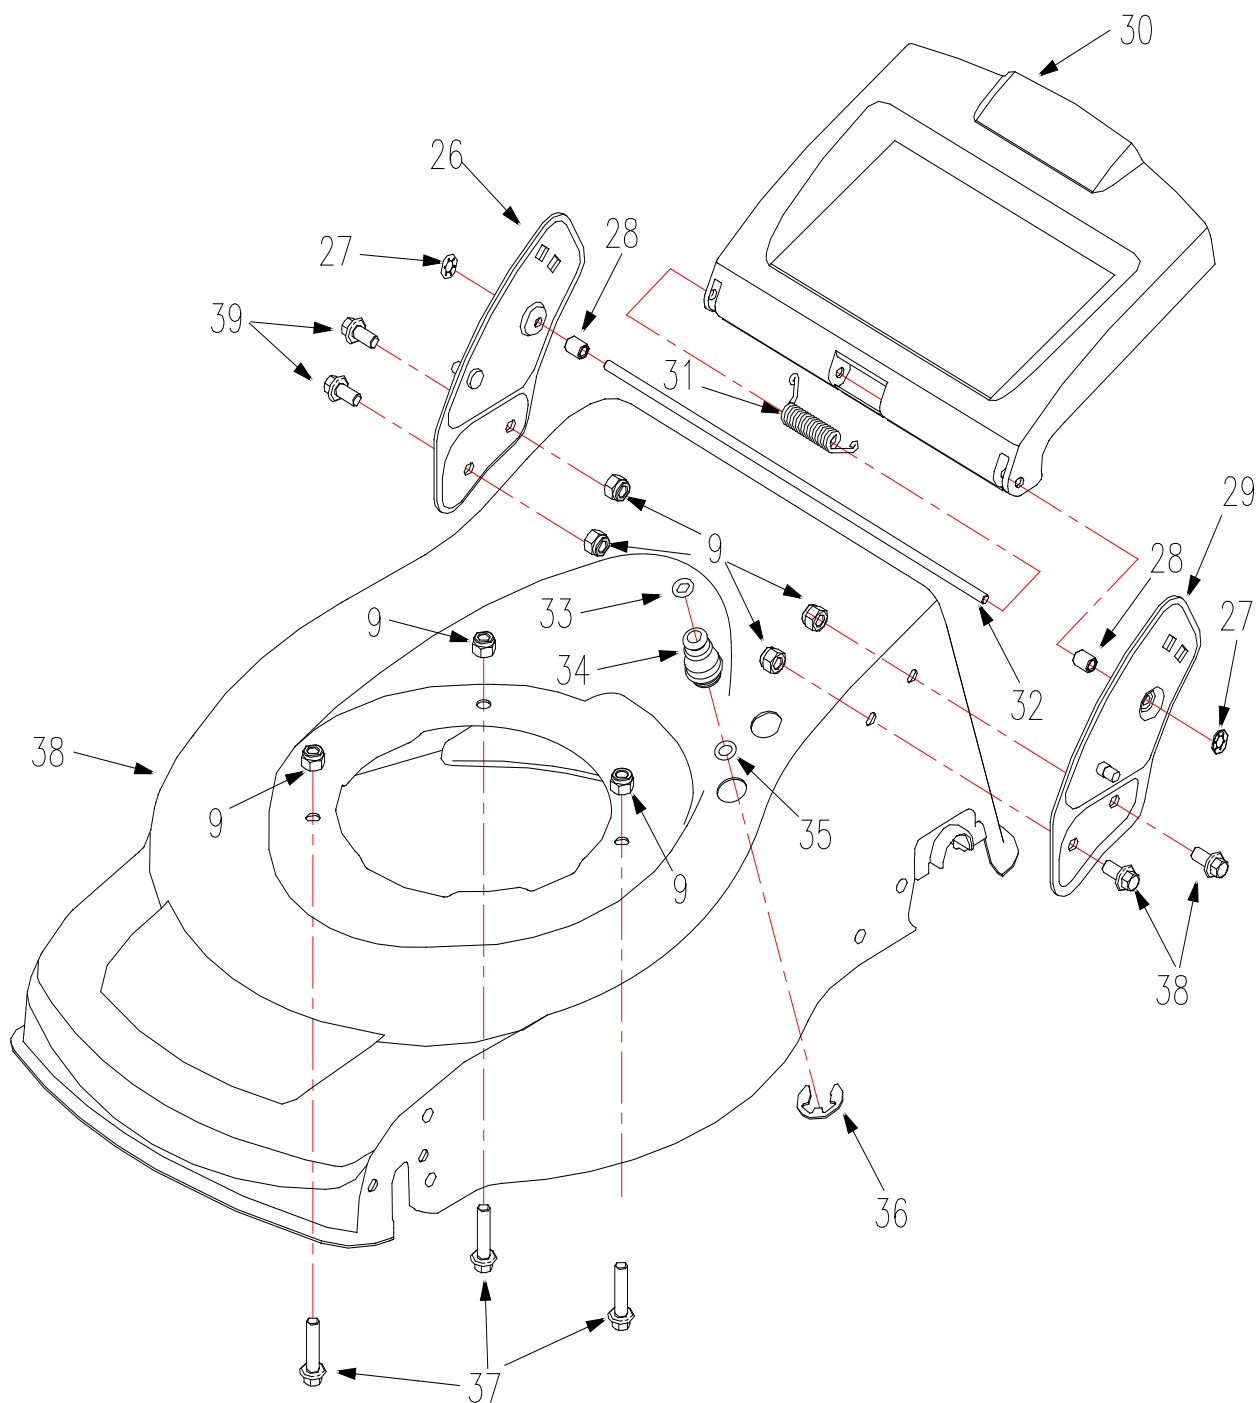

MOWER ASSEMBLY	1
HANDLEBAR & CONSOLE	2
MOWER DECK ASSEMBLY	4
DRIVE ASSEMBLY	6
BLADE ASSEMBLY	8
GRASS BAG ASSEMBLY	10

沃得集团
WORLD GROUP

MOWER ASSEMBLY

REF NO.	PART NO.	DESCRIPTION	Quantity
1	LC1P65FE-3	Loncin engine	1
2	1600500D	Handlebar assembly	1
3		Mower deck assembly	1
4		Drive assembly	1
5		blade assembly	1
6		Grass bag assembly	1

沃得集团
WORLD GROUP

HANDLEBAR & CONSOLE

REF NO.	PART NO.	DESCRIPTION	Quantity
8	B801-830	Nylon Insert Lock Nut	2
9	B6182-8	Nylon Insert Lock Nut M8mm	3
10	1600501	Lower Handle	1
12	1600506	Switch	3
14	1600502	upper Handle	1
15	1600513	Quick fix flat	1
16	1600512	Traction screw	1
17	1600511	Quick fix	1
18	B879-619	Pin 6*19	1
19	1600505	Blade Control Handle	1
21	B820-635	Phillips Hd ScrewM6x35	1
22	2203331	Cable Unit	1
23	B923-6	Nylon Insert Nut M6	1
24	B97.1-6	Washer6	1

沃得集团
WORLD GROUP

MOWER DECK ASSEMBLY

MOWER DECK ASSEMBLY

REF NO.	PART NO.	DESCRIPTION	Quantity
9	B6182-8	NutM8	3
26	1600128	Right Bracket	1
27	16-6	Stars lock 6	2
28	1600129	Bronze Bushing	2
29	1600127	left Bracke	1
30	160011 □	Rear Cover Mower Deck	1
31	1600125	Rear Cover Switch	1
32	1600115	Rod, Rear Cover	1
33	B3452.1-112265	Ball seat	1
34	1810014	Clean interface	1
35	1810015	washer	1
36	B896-15	E-Clip 15	1
37	B5787-835	Bolt M8*35	3
38	1600100	Mower Deck	1
39 □	B5787-816	Bolt M8*16	4

DRIVE ASSEMBLY

REF NO.	PART NO.	DESCRIPTION	Quantity
40	1600070	7" Rear Wheel	2
41	1600072	Hub Cap	2
42	2201002	Bearing	8
43	16-12.8	Star lock 12.8	4
44	1600060	6" Fore wheel	2
45	1600062	Hub Cap	2
46	1600112	Haul Shank Seam	1
47	16-8	Star lock 8	2
48	1600200	Front Shaft Assembly	1
49	04016696	Shaft sleeve	2
50	04016700	Lockspring .right	1
51	04016701	Lockspring .left	1
52	1600300	Rear Shaft Assembly	1
53	04016683	Shaft sleeve	2
54	04016680	tight clips	2
55	B845-4216	Self-Drilling Screw ST4.2*16	4
56	1600116	Height Adjustment Rack	1
57	B818-516	Phillips M5*16	2
58	B6182-5	Nut M5	2