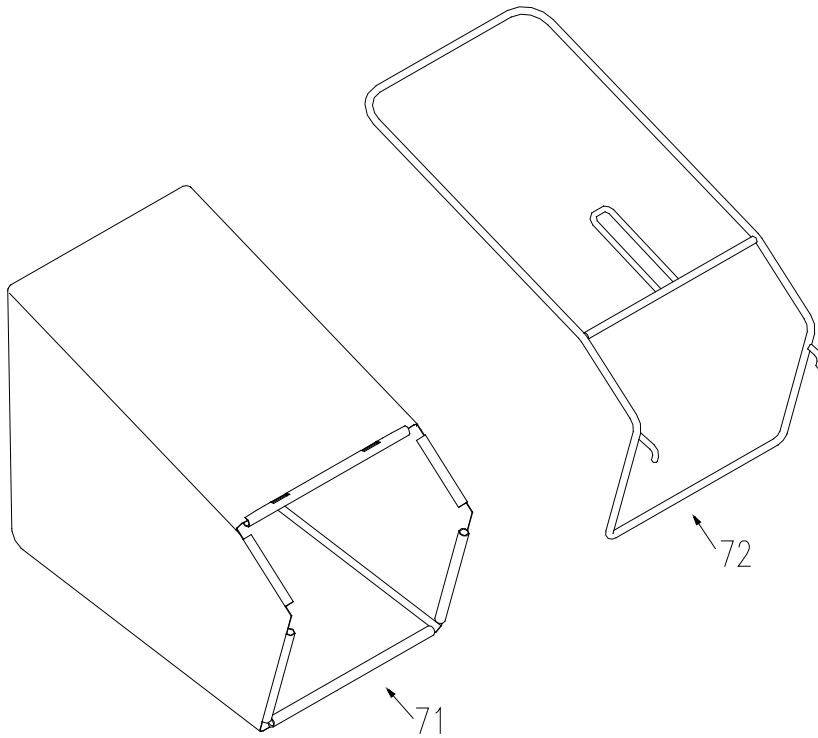

DRIVE ASSEMBLY

REF NO.	PART NO.	DESCRIPTION	Quantity
40	1600070	7" Rear Wheel	2
41	1600072	Hub Cap	2
42	2201002	Bearing	8
43	16-12.8	Star lock 12.8	4
44	1600060	6" Fore wheel	2
45	1600062	Hub Cap	2
46	1600112	Haul Shank Seam	1
47	16-8	Star lock 8	2
48	1600200	Front Shaft Assembly	1
49	04016696	Shaft sleeve	2
50	04016700	Lockspring .right	1
51	04016701	Lockspring .left	1
52	1600300	Rear Shaft Assembly	1
53	04016683	Shaft sleeve	2
54	04016680	tight clips	2
55	B845-4216	Self-Drilling Screw ST4.2*16	4
56	1600116	Height Adjustment Rack	1
57	B818-516	Phillips M5*16	2
58	B6182-5	Nut M5	2

BLADE ASSEMBLY

REF NO.	PART NO.	DESCRIPTION	Quantity
60	1819001	Bushing	1
61	1911020	Blade Adaptor	1
62	1600119	blade	1
63	XSZ56-2-17	Washer	1
64	2200010	bolt	1

沃得集团
WORLD GROUP

GRASS BAG ASSEMBLY

REF NO.	PART NO.	DESCRIPTION	Quantity
71	1600415	Fabric Bag	1
72	1600401	Bag Frame	1