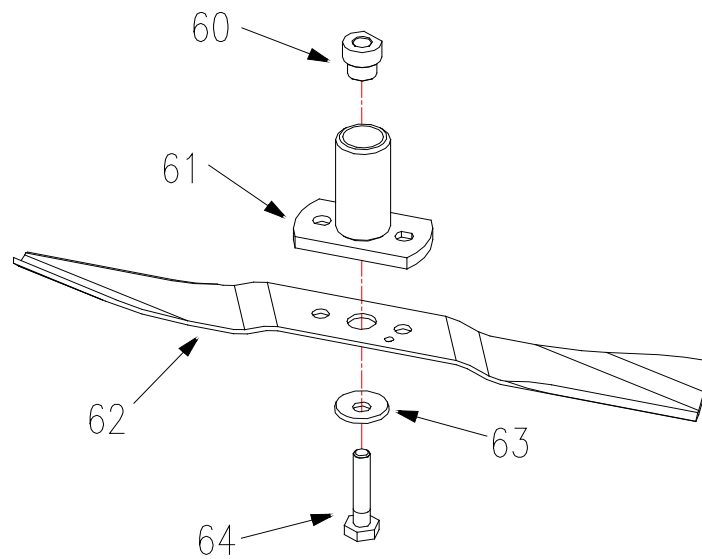

沃得集团
WORLD GROUP

HANDLEBAR & CONSOLE

REF NO.	PART NO.	DESCRIPTION	Quantity
8	B801-830	Nylon Insert Lock Nut	2
9	B6182-8	Nylon Insert Lock Nut M8mm	3
10	1600501	Lower Handle	1
12	1600506	Switch	3
14	1600502	upper Handle	1
15	1600513	Quick fix flat	1
16	1600512	Traction screw	1
17	1600511	Quick fix	1
18	B879-619	Pin 6*19	1
19	1600505	Blade Control Handle	1
21	B820-635	Phillips Hd ScrewM6x35	1
22	2203331	Cable Unit	1
23	B923-6	Nylon Insert Nut M6	1
24	B97.1-6	Washer6	1

沃得集团
WORLD GROUP

MOWER DECK ASSEMBLY

MOWER DECK ASSEMBLY

REF NO.	PART NO.	DESCRIPTION	Quantity
9	B6182-8	NutM8	3
26	1600128	Right Bracket	1
27	16-6	Stars lock 6	2
28	1600129	Bronze Bushing	2
29	1600127	left Bracke	1
30	160011 □	Rear Cover Mower Deck	1
31	1600125	Rear Cover Switch	1
32	1600115	Rod, Rear Cover	1
33	B3452.1-112265	Ball seat	1
34	1810014	Clean interface	1
35	1810015	washer	1
36	B896-15	E-Clip 15	1
37	B5787-835	Bolt M8*35	3
38	1600100	Mower Deck	1
39 □	B5787-816	Bolt M8*16	4

DRIVE ASSEMBLY

REF NO.	PART NO.	DESCRIPTION	Quantity
40	1600070	7" Rear Wheel	2
41	1600072	Hub Cap	2
42	2201002	Bearing	8
43	16-12.8	Star lock 12.8	4
44	1600060	6" Fore wheel	2
45	1600062	Hub Cap	2
46	1600112	Haul Shank Seam	1
47	16-8	Star lock 8	2
48	1600200	Front Shaft Assembly	1
49	04016696	Shaft sleeve	2
50	04016700	Lockspring .right	1
51	04016701	Lockspring .left	1
52	1600300	Rear Shaft Assembly	1
53	04016683	Shaft sleeve	2
54	04016680	tight clips	2
55	B845-4216	Self-Drilling Screw ST4.2*16	4
56	1600116	Height Adjustment Rack	1
57	B818-516	Phillips M5*16	2
58	B6182-5	Nut M5	2

BLADE ASSEMBLY

REF NO.	PART NO.	DESCRIPTION	Quantity
60	1819001	Bushing	1
61	1911020	Blade Adaptor	1
62	1600119	blade	1
63	XSZ56-2-17	Washer	1
64	2200010	bolt	1

沃得集团
WORLD GROUP

GRASS BAG ASSEMBLY

REF NO.	PART NO.	DESCRIPTION	Quantity
71	1600415	Fabric Bag	1
72	1600401	Bag Frame	1