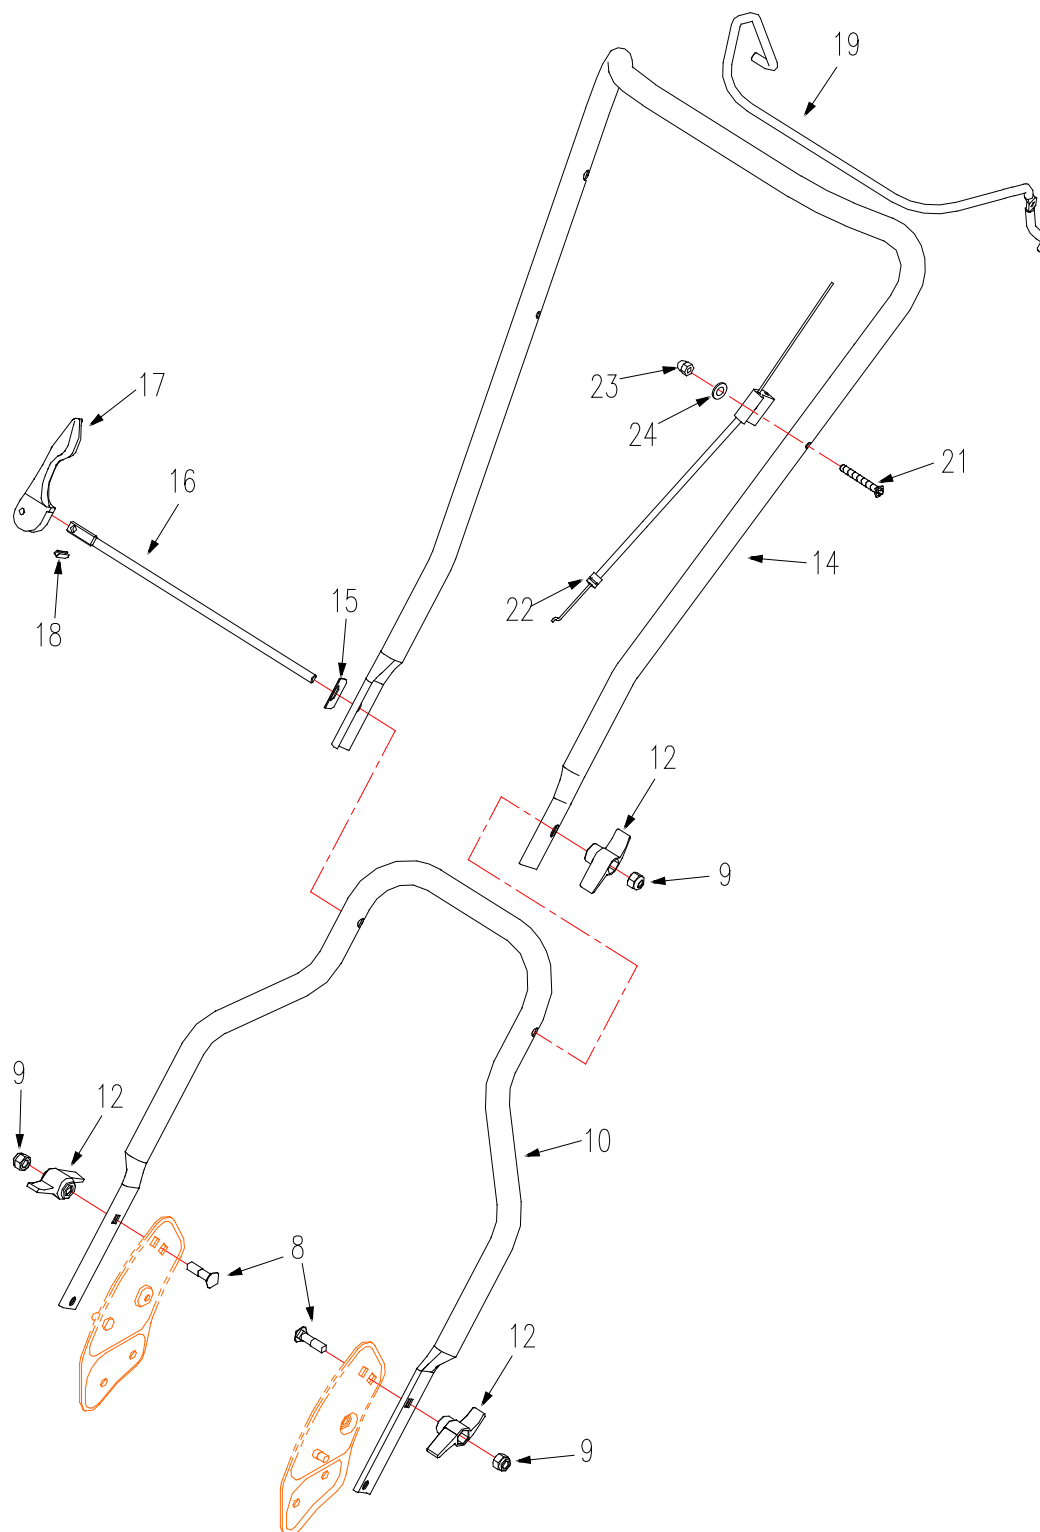

MOWER ASSEMBLY	1
HANDLEBAR & CONSOLE	2
MOWER DECK ASSEMBLY	4
DRIVE ASSEMBLY	6
BLADE ASSEMBLY	8
GRASS BAG ASSEMBLY	10

沃得集团
WORLD GROUP

MOWER ASSEMBLY

REF NO.	PART NO.	DESCRIPTION	Quantity
1	LC1P65FE-3	Loncin engine	1
2	1600500D	Handlebar assembly	1
3		Mower deck assembly	1
4		Drive assembly	1
5		blade assembly	1
6		Grass bag assembly	1

沃得集团
WORLD GROUP

HANDLEBAR & CONSOLE

REF NO.	PART NO.	DESCRIPTION	Quantity
8	B801-830	Nylon Insert Lock Nut	2
9	B6182-8	Nylon Insert Lock Nut M8mm	3
10	1600501	Lower Handle	1
12	1600506	Switch	3
14	1600502	upper Handle	1
15	1600513	Quick fix flat	1
16	1600512	Traction screw	1
17	1600511	Quick fix	1
18	B879-619	Pin 6*19	1
19	1600505	Blade Control Handle	1
21	B820-635	Phillips Hd ScrewM6x35	1
22	2203331	Cable Unit	1
23	B923-6	Nylon Insert Nut M6	1
24	B97.1-6	Washer6	1

沃得集团
WORLD GROUP

MOWER DECK ASSEMBLY

MOWER DECK ASSEMBLY

REF NO.	PART NO.	DESCRIPTION	Quantity
9	B6182-8	NutM8	3
26	1600128	Right Bracket	1
27	16-6	Stars lock 6	2
28	1600129	Bronze Bushing	2
29	1600127	left Bracke	1
30	160011 □	Rear Cover Mower Deck	1
31	1600125	Rear Cover Switch	1
32	1600115	Rod, Rear Cover	1
33	B3452.1-112265	Ball seat	1
34	1810014	Clean interface	1
35	1810015	washer	1
36	B896-15	E-Clip 15	1
37	B5787-835	Bolt M8*35	3
38	1600100	Mower Deck	1
39 □	B5787-816	Bolt M8*16	4

DRIVE ASSEMBLY

REF NO.	PART NO.	DESCRIPTION	Quantity
40	1600070	7" Rear Wheel	2
41	1600072	Hub Cap	2
42	2201002	Bearing	8
43	16-12.8	Star lock 12.8	4
44	1600060	6" Fore wheel	2
45	1600062	Hub Cap	2
46	1600112	Haul Shank Seam	1
47	16-8	Star lock 8	2
48	1600200	Front Shaft Assembly	1
49	04016696	Shaft sleeve	2
50	04016700	Lockspring .right	1
51	04016701	Lockspring .left	1
52	1600300	Rear Shaft Assembly	1
53	04016683	Shaft sleeve	2
54	04016680	tight clips	2
55	B845-4216	Self-Drilling Screw ST4.2*16	4
56	1600116	Height Adjustment Rack	1
57	B818-516	Phillips M5*16	2
58	B6182-5	Nut M5	2