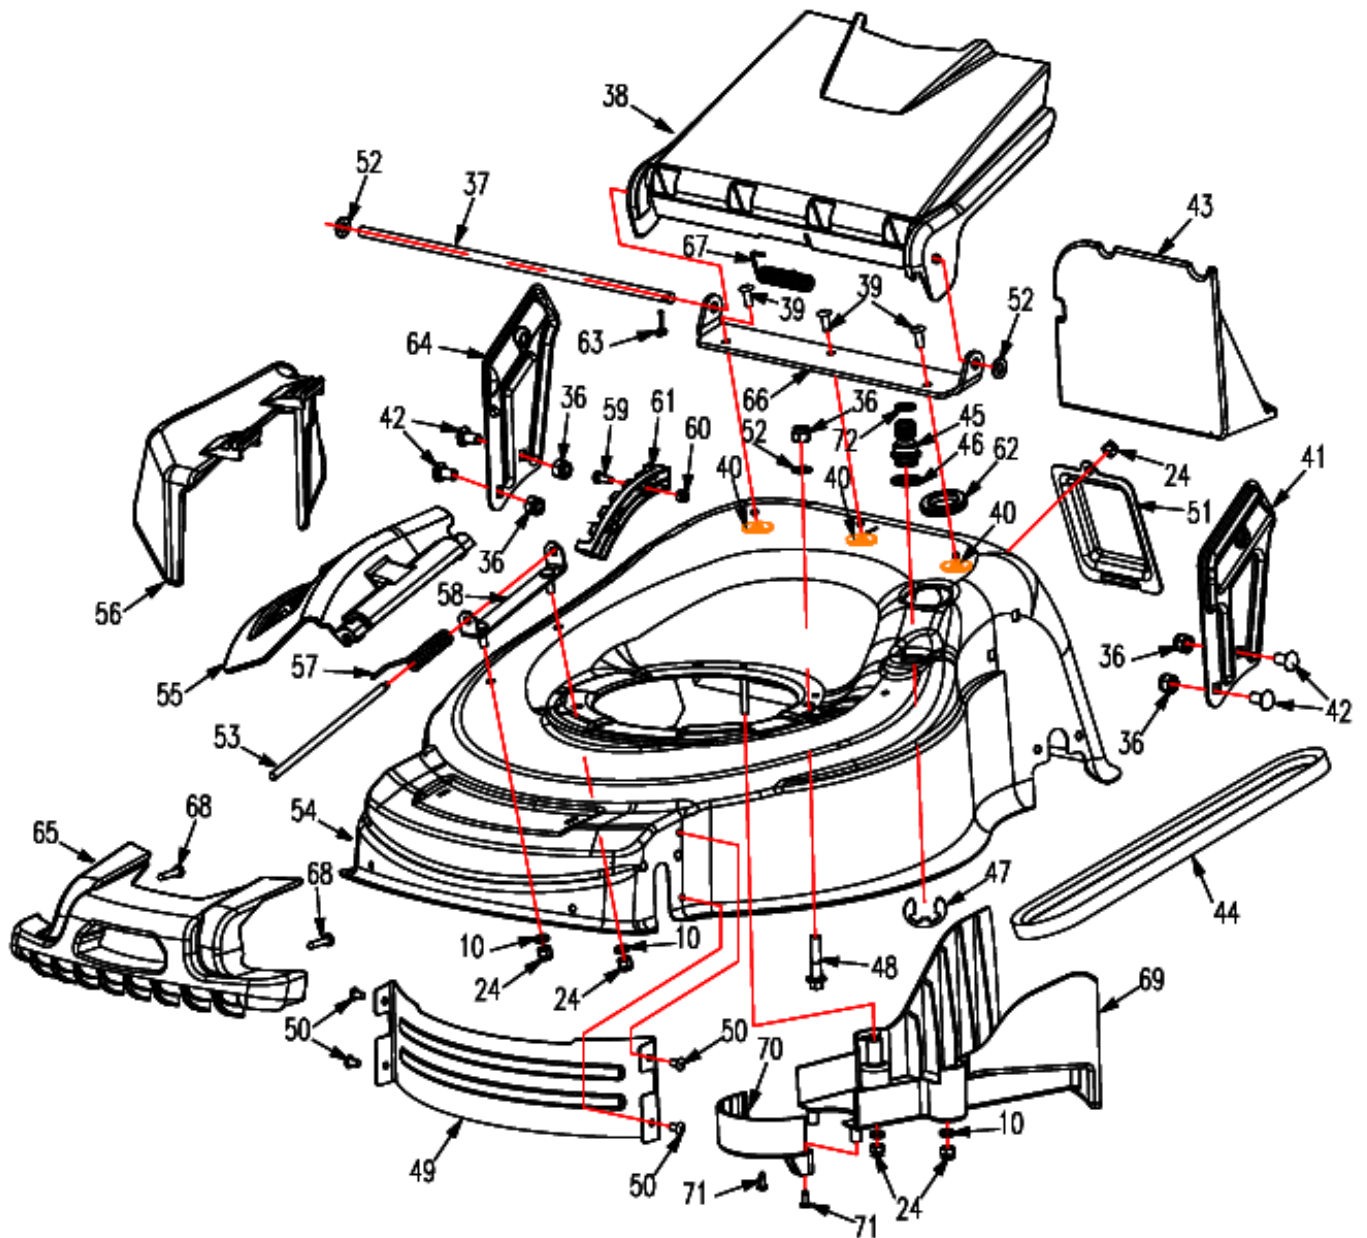

MOWER DECK ASSEMBLY

Ref. No.	Parts No.	Description	Quantity
10	GB97.1-06	Washer 6	4
24	GB6182-06	Nylon Insert Lock Nut M6mm	5
36	GB6182-08	Locknut M8	7
37	1850007	Rod, Rear Cover	1
38	1850001	Rear Cover	1
39	GB12618-06015	Self-plugging Rivet 6x15	3
40	GB96.1-06	Washer 6	3
41	1850003	Left Bracket	1
42	GB801-08016	Square Neck Bolt M8X16mm	4
43	1850071	Mulching Plug	1
44	1850005	V Belt A686	1
45	1810014	Water Outlet	1
46	1850047	Washer	1
47	GB896-15	E-Clip 15mm	1
48	GB16674.1-08040	Bolt M8x40	3
49	1850055	Head Board	1
50	GB12618-05010	Self-plugging Rivet 5x10	4
51	1813011	Guard	1
52	GB97.1-08	Washer 8	5
53	2000019	Anti Rotation Bracket	1
54	1850051	Deck	1
55	1850068	Mulch Cover	1
56	1850069	Side Discharge Chute	1
57	2200021	Torsion Spring	1
58	2213000	Mounting Bracket	1
59	GB818-05016	Screw M5x16	2
60	GB6182-05	Nut M5	2
61	1850009A	Height Adjustment Rack	1
62	4LZ2.16.4-04	Rubber Ring	1
63	GB91-02016	Pin2x16	1
64	1850004	Right Bracket	1
65	1850002	Front Bumper	1
66	1850008	Rear Cover Bracket	1
67	1850065	Torsion Spring	1
68	GB845-48160	Self Tapping Screws ST4.8X16	2
69	1850063	Belt Cover	1
70	1850064	Cover Plate	1
71	GB845-42130	Self Tapping Screws ST4.2X13	2
72	GB3452.1- 112265	O-Ring Seal 11.2*2.65	1