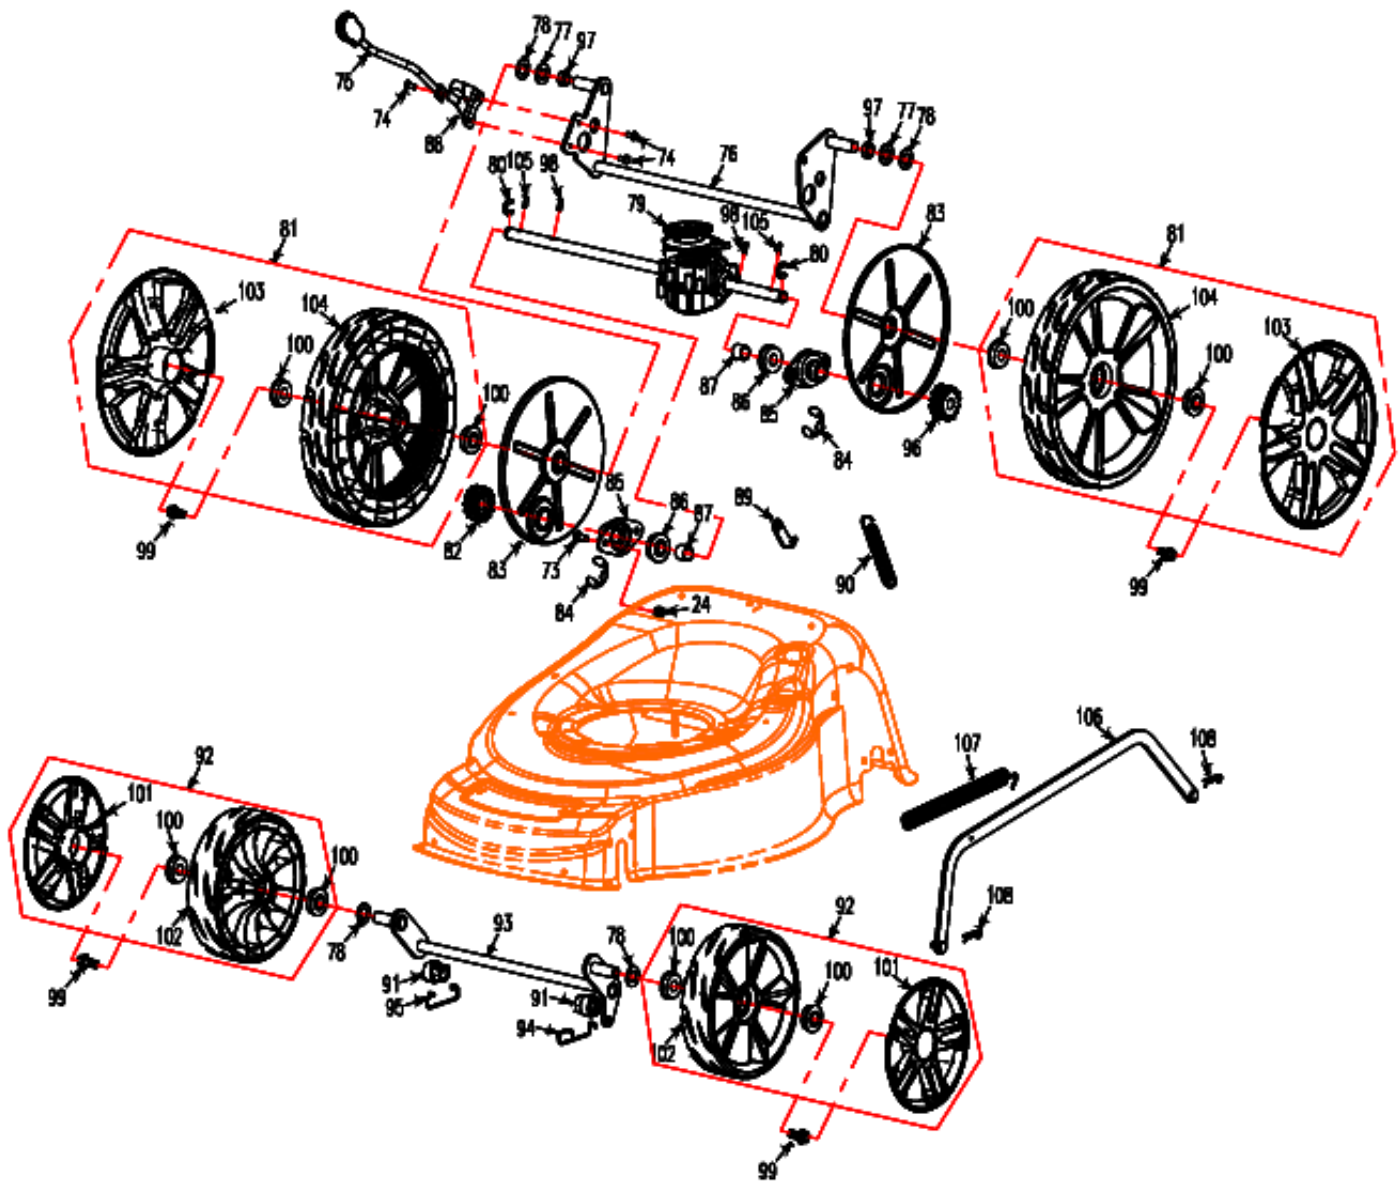

DRIVE ASSEMBLY

Ref. No.	Parts No.	Description	Quantity
24	GB6182-06	Nylon Insert Lock Nut M6mm	4
73	GB5783-06016	Phillips Pan Hd Screw M6x16mm	4
74	GB109-05011	Flathead Rivet 5x11	3
75	1850026	Cutting Height Adjustment Lever	1
76	1850019	Rear Axle Assembly	1
77	GB97.1-12	Washer 12	2
78	GB955-12	Washer 12	4
79	84787	GT Transmission	1
80	GB896-09	E-Clip 9mm	2
81	1850059	10" Wheel	2
82	2200033	Pinion Gear, Right	1
83	1850067	Cover	2
84	XSZ56-2-06	E-Clip 19mm	2
85	2207002A	Bearing Housing	2
86	2207003	Bearing 8806	2
87	2207001	Bushing	2
88	1850025	Handle Plate	1
89	2100496	Support Plate	1
90	2012016A	Tension Spring	1
91	4016696	Front Wheel Axle Sleeve	2
92	1850056	7" Wheel	2
93	1850013	Front Shaft Assembly	1
94	1850075	The Left Fixed Spr	1
95	1850076	The Right Fixed Spr	1
96	2200032	Pinion Gear, Left	1
97	2007401	Bushing	2
98	GB879-05016	Spring Pin 5x16mm	2
99	GB16674.1-08016	Square Neck Bolt M8X16mm	4
100	2201002	Nylon Bearing 1/2"	8
101	1850058	7" Wheel Cap	2
102	1850057	7" Wheel Boss	2
103	1850061	10" Wheel Cap	2
104	1850060	10" Wheel Boss	2
105	XSZ56-2-08	Roll Pin	2
106	1850010	Haul Shank Seam	1
107	2200053	Tension Spring	1
108	XSZ56-1-17	Hair Pin	2