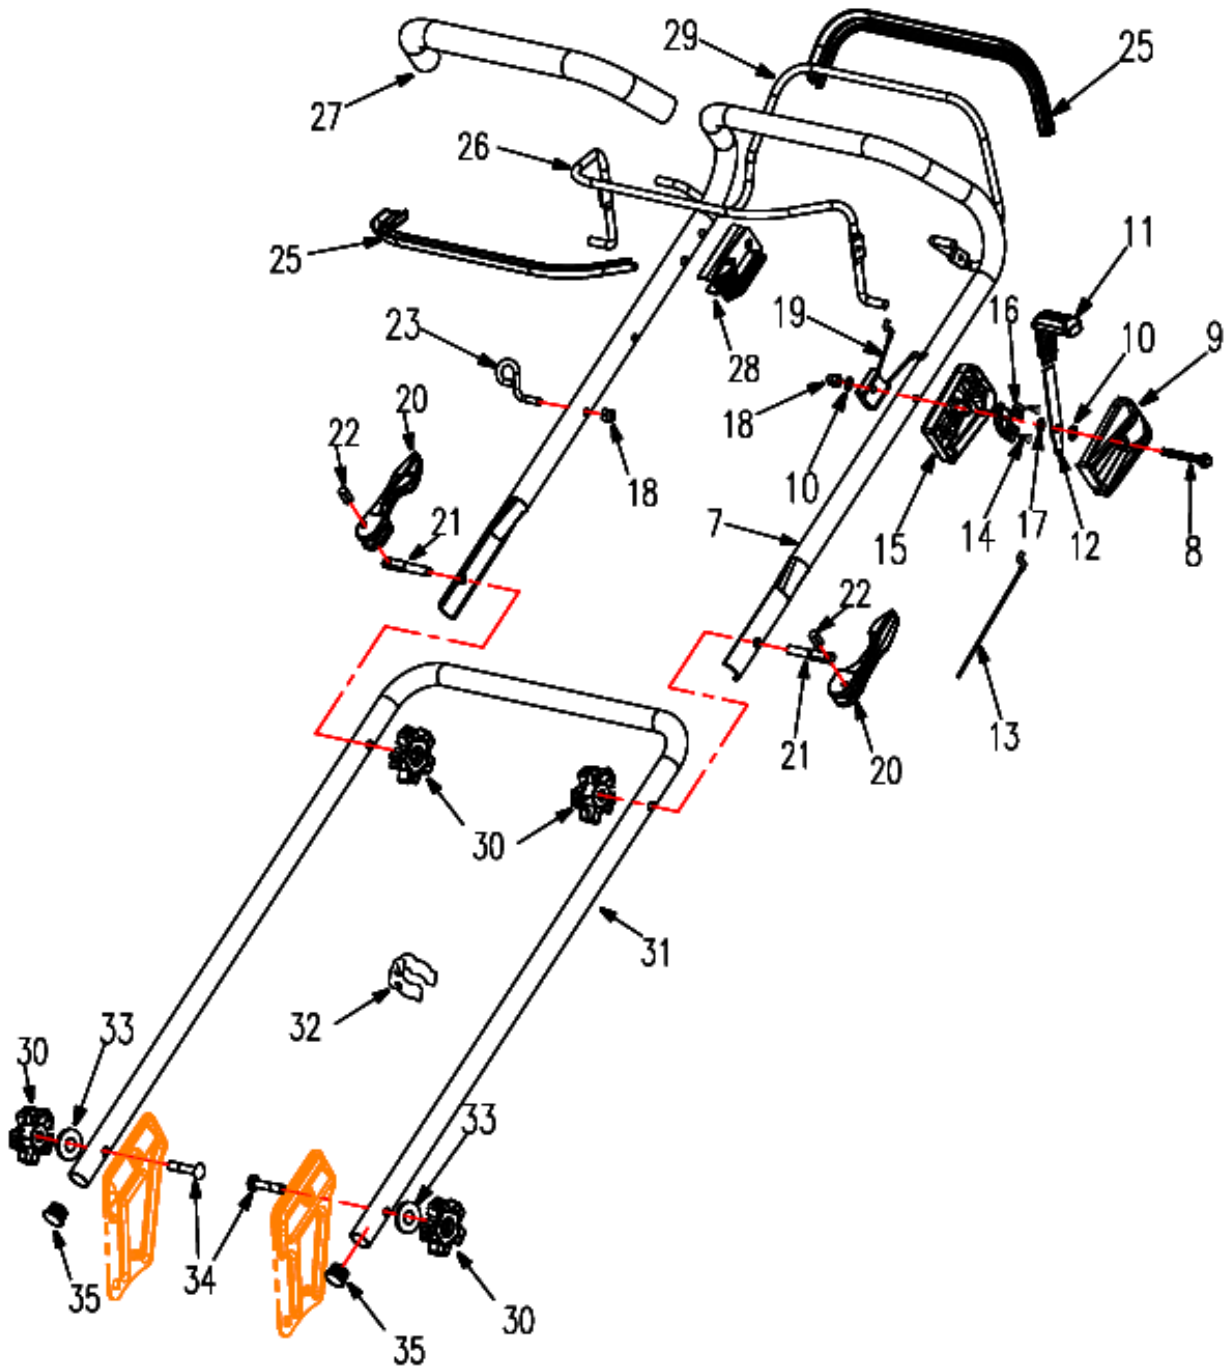

## HANDLEBAR & CONSOLE

Ref. No.	Parts No.	Description	Quantity
7	1850044	Upper Handlebar	1
8	GB16674.1-06065	Bolt M6x65	1
9	2000138	Throttle Box,Left	1
10	GB97.1-06	Washer 6	2
11	2110087A	Handle Sleeve	1
12	2000140A	Throttle Handles	1
13	1850077A	Throttle Flexible Shaft	1
14	GB845-35095	Self Tapping Screws ST3.5x9.5	2
15	2000139	Throttle Box,Right	1
16	2000141	Throttle Bracket	1
17	GB860-06	Washer 6	1
18	GB923-06	Nylon Insert Lock Nut M6mm	2
19	1850079	Cable Unit	1
20	1600511	Quick Fix	2
21	1850049	Screw	2
22	GB879-06019	Pin 6x19	2
23	WORD18.6-05B	Guy Hook	1
25	1850048	Handle Sleeve	2
26	1850045	Blade Control Handle	1
27	WORD18.6-04	Handle Grip	1
28	2203003	Bracket	1
29	1850046	Drive Clutch Lever	1
30	1850006	Knob Nut	4
31	1850043	Lower Handlebar	1
32	2011031	Cable Clamp	1
33	GB96-08	Washer 8	2
34	GB801-08040	Square Neck Bolt M8x40mm	2
35	1850085	Round plug 22mm	2