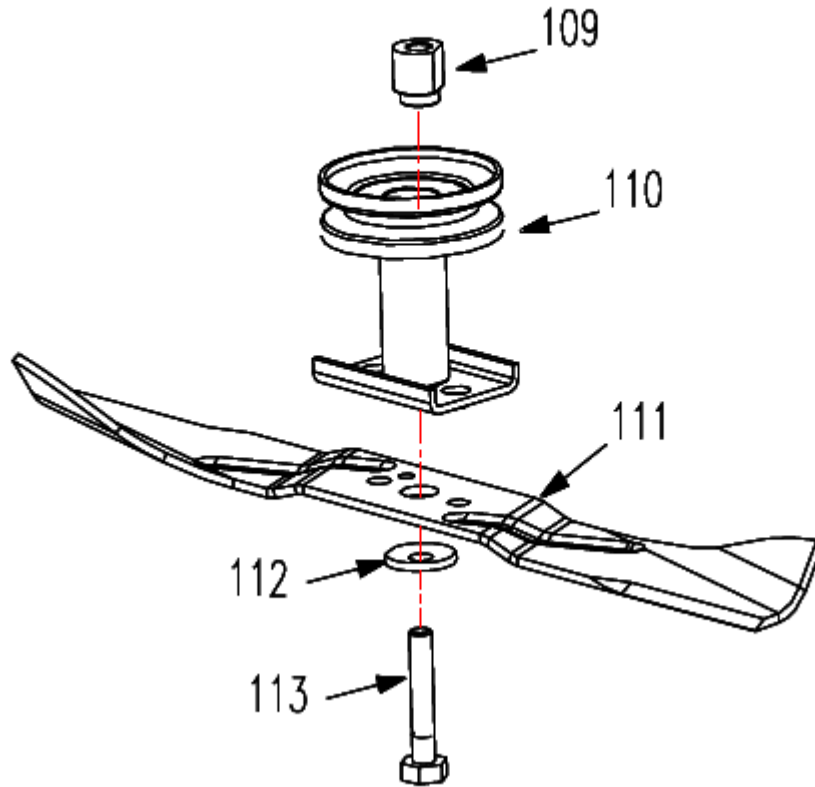

BLADE ASSEMBLY

Ref. No.	Parts No.	Description	Quantity
109	1600619	Bushing	1
110	1850027	Blade Adaptor Pulley	1
111	1850062	Blade	1
112	XSZ56-2-17	Washer	1
113	2200010	Bolt	1