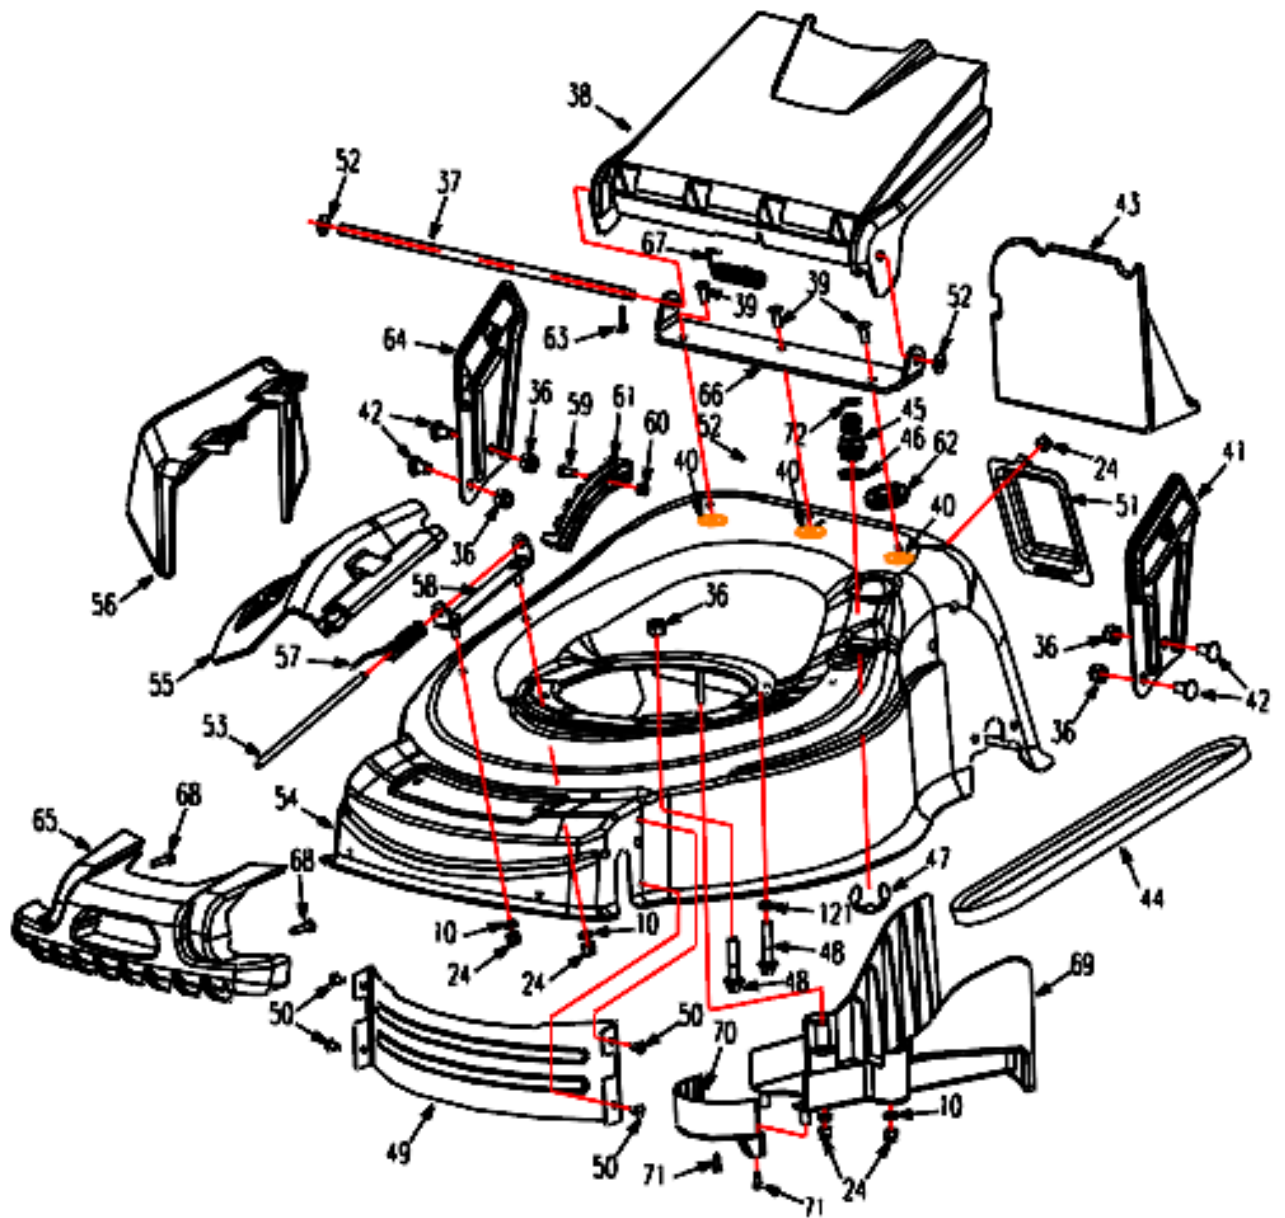

MOWER DECK ASSEMBLY

Ref. No.	Parts No.	Description	Quantity
10	GB97.1-06	Washer 6	4
24	GB6182-06	Nylon Insert Lock Nut M6mm	5
36	GB6182-08	Locknut M8	6
37	1850007	Rod, Rear Cover	1
38	1850001	Rear Cover	1
39	GB12618-06015	Self-plugging Rivet 6x15	3
40	GB96.1-06	Washer 6	3
41	1850003	Left Bracket	1
42	GB801-08016	Square Neck Bolt M8X16mm	4
43	2050017	Mulching Plug	1
44	2100700	V Belt A762	1
45	1810014	Water Outlet	1
46	1850047	Washer	1
47	GB896-15	E-Clip 15mm	1
48	GB16674.1-08040	Bolt M8x40	3
49	2050006	Head Board	1
50	GB12618-05010	Self-plugging Rivet 5x10	4
51	1813011	Guard	1
52	GB97.1-08	Washer 8	5
53	2000019	Anti Rotation Bracket	1
54	2050002	Deck	1
55	2050011	Mulch Cover	1
56	2050012	Side Discharge Chute	1
57	2200021	Torsion Spring	1
58	2213000	Mounting Bracket	1
59	GB818-05016	Screw M5x16	2
60	GB6182-05	Nut M5	2
61	1850009A	Height Adjustment Rack	1
62	4LZ2.16.4-04	Rubber Ring	1
63	GB91-02016	Pin2x16	1
64	1850004	Right Bracket	1
65	2050018	Front Bumper	1
66	1850008	Rear Cover Bracket	1
67	1850065	Torsion Spring	1
68	GB845-48160	Self Tapping Screws ST4.8X16	2
69	2050013	Belt Cover	1
70	2050014	Cover Plate	1
71	GB845-42130	Self Tapping Screws ST4.2X13	2
72	GB3452.1- 112265	O-Ring Seal 11.2*2.65	1
121	GB93-06	Washer 6	1