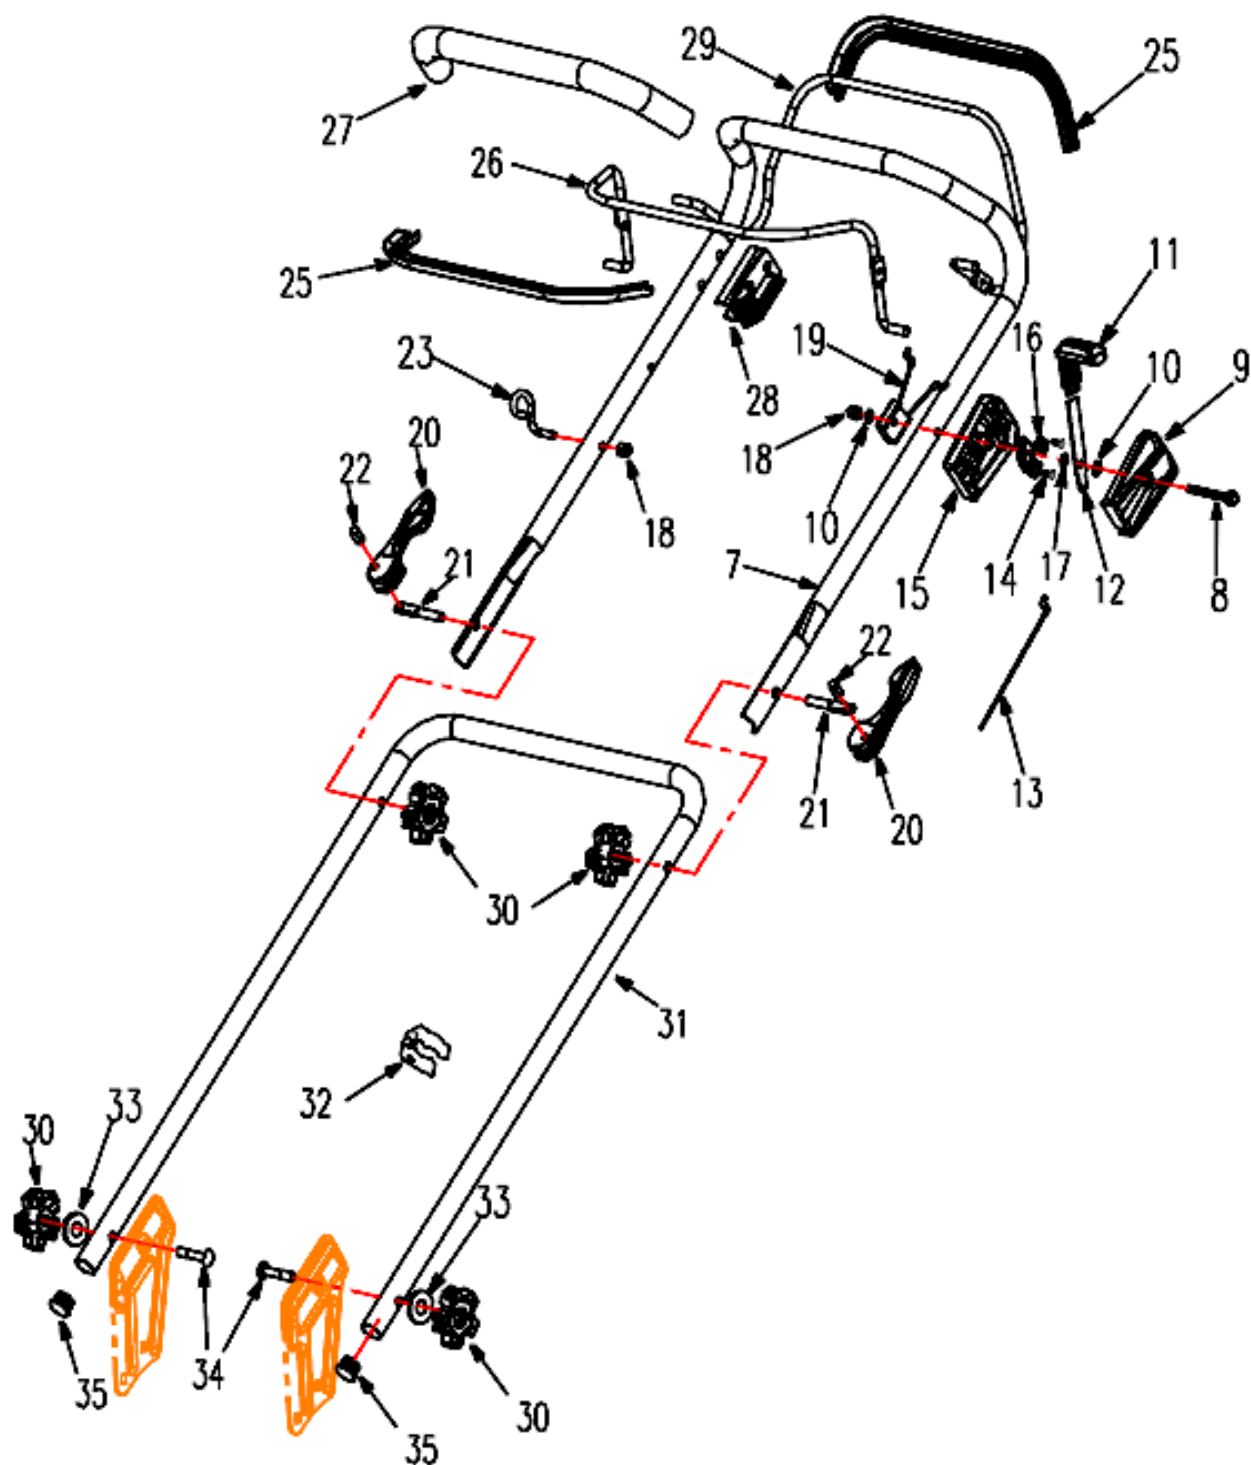

Exploded View For Model WJZ20H-LC1P70-B01

HANDLEBAR & CONSOLE

Ref. No.	Parts No.	Description	Quantity
7	1850044	Upper Handlebar	1
8	GB16674.1-06065	Bolt M6x65	1
9	2000138	Throttle Box,Left	1
10	GB97.1-06	Washer 6	2
11	2110087A	Handle Sleeve	1
12	2000140A	Throttle Handles	1
13	1850077A	Throttle Flexible Shaft	1
14	GB845-35095	Self Tapping Screws ST3.5x9.5	2
15	2000139	Throttle Box,Right	1
16	2000141	Throttle Bracket	1
17	GB860-06	Washer 6	1
18	GB923-06	Nylon Insert Lock Nut M6mm	2
19	1850079	Cable Unit	1
20	1600511	Quick Fix	2
21	1850049	Screw	2
22	GB879-06019	Pin 6x19	2
23	WORD18.6-05B	Guy Hook	1
25	1850048	Handle Sleeve	2
26	1850045	Blade Control Handle	1
27	WORD18.6-04	Handle Grip	1
28	2203003	Bracket	1
29	1850046	Drive Clutch Lever	1
30	1850006	Knob Nut	4
31	1850043	Lower Handlebar	1
32	2011031	Cable Clamp	1
33	GB96-08	Washer 8	2
34	GB801-08040	Square Neck Bolt M8x40mm	2
35	1850085	Round plug 22mm	2