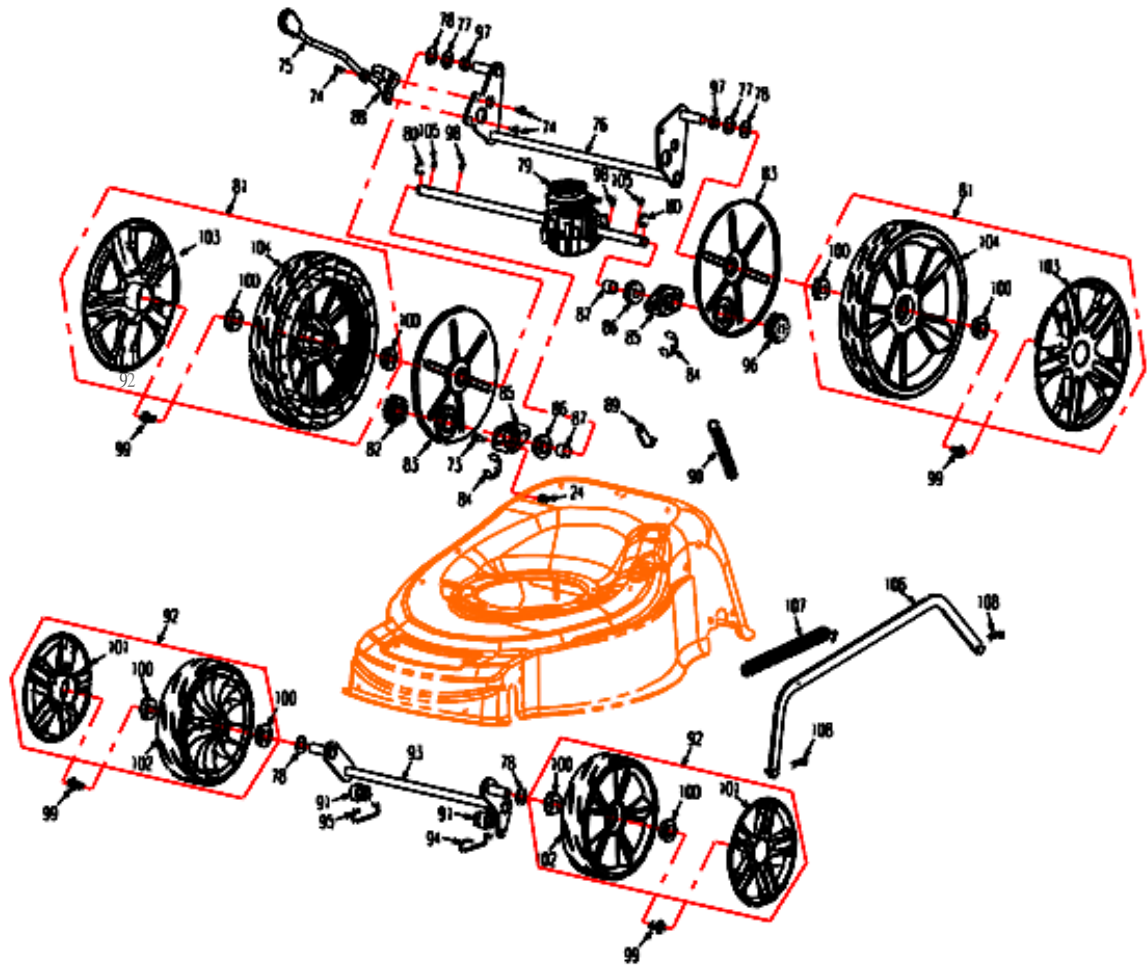

DRIVE ASSEMBLY

Ref. No.	Parts No.	Description	Quantity
24	GB6182-06	Nylon Insert Lock Nut M6mm	4
73	GB5783-06016	Phillips Pan Hd Screw M6x16mm	4
74	GB109-05011	Flathead Rivet 5x11	3
75	1850026	Cutting Height Adjustment Lever	1
76	1850019	Rear Axle Assembly	1
77	GB97.1-12	Washer 12	2
78	GB955-12	Washer 12	4
79	84787	GT Transmission	1
80	GB896-09	E-Clip 9mm	2
81	1850059	10" Wheel	2
82	2200033	Pinion Gear, Right	1
83	1850067	Cover	2
84	XSZ56-2-06	E-Clip 19mm	2
85	2207002A	Bearing Housing	2
86	2207003	Bearing 8806	2
87	2207001	Bushing	2
88	1850025	Handle Plate	1
89	2100496	Support Plate	1
90	2012016A	Tension Spring	1
91	4016696	Front Wheel Axle Sleeve	2
92	1850056	7" Wheel	2
93	2050007	Front Shaft Assembly	1
94	1850075	The Left Fixed Spr	1
95	1850076	The Right Fixed Spr	1
96	2200032	Pinion Gear, Left	1
97	2007401	Bushing	2
98	GB879-05016	Spring Pin 5x16mm	2
99	GB16674.1-08016	Square Neck Bolt M8X16mm	4
100	2201002	Nylon Bearing 1/2"	8
101	1850058	7" Wheel Cap	2
102	1850057	7" Wheel Boss	2
103	1850061	10" Wheel Cap	2
104	1850060	10" Wheel Boss	2
105	XSZ56-2-08	Roll Pin	2
106	2050009	Haul Shank Seam	1
107	2200053	Tension Spring	1
108	XSZ56-1-17	Hair Pin	2