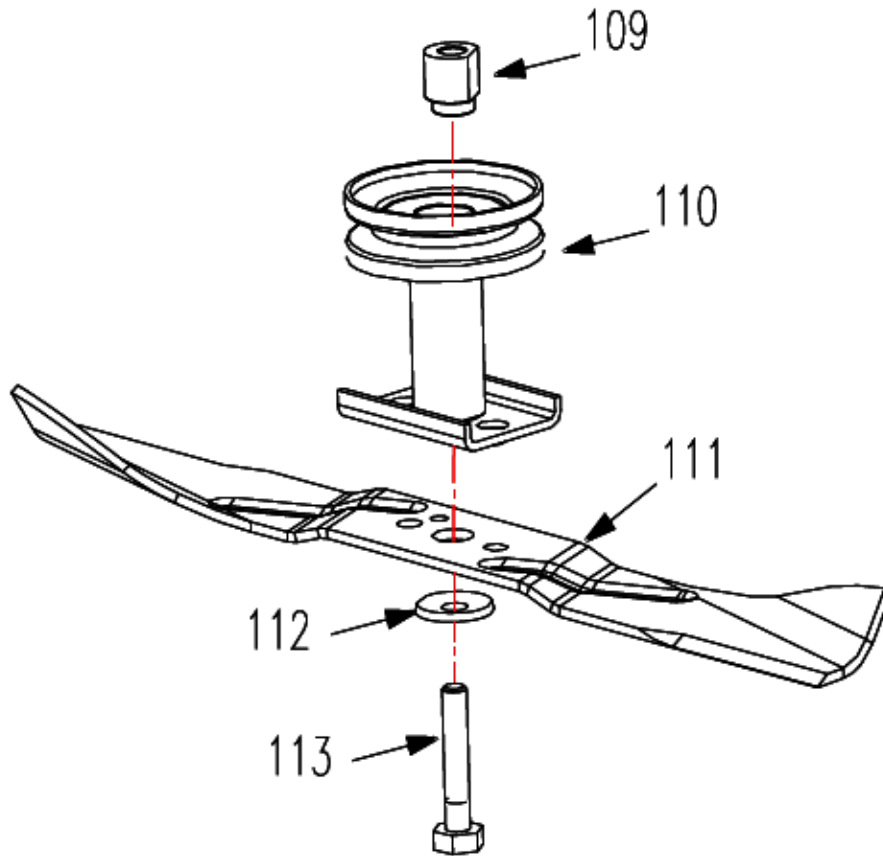

BLADE ASSEMBLY

Ref. No.	Parts No.	Description	Quantity
109	1600619	Bushing	1
110	1850027	Blade Adaptor Pulley	1
111	2050015	Blade	1
112	XSZ56-2-17	Washer	1
113	2200010	Bolt	1